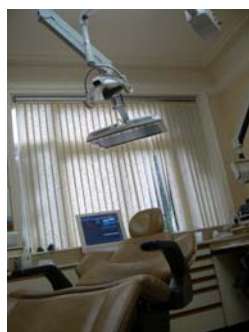

Cavendish Dental Practice case study

The world of dentistry is currently undergoing an I.T. revolution with new high quality cameras available to enable patients to view close up images of their teeth and even view the progress during surgery. As with most theatres space is at a premium. ErgoMounts provide ultra space efficient lcd monitor mounting solutions to make best use of available space.

The Challenge.

The dental theatre environment has to both ergonomic and functional. Increasing pressures from new technologies are impacting on the available working spaces of most modern dentists.

The opportunities these new technologies represent require new thinking behind the layout of the modern dental practice. Cavendish Dental Practice were looking to implement a new patient camera and DVD player however had no obvious space in which to store the new system. Restrictions prevented the new LCD monitor being mounting off a wall or floor mounted. Add to this the new system would be required to adjust to a comfortable viewing position for both patient and dentist.

Internal cable management would also be a key factor in reducing dust collection points. After careful assessment of the dental theatre, it was decided that a height and reach adjustable ceiling mounted solution would provide all movement required and in turn require a zero footprint off the floor or walls.

After defining the key objectives within the Cavendish Dental Practice it was decided that the ICW Titan - Elite LCD ceiling mount would exceed all criteria's. The EMT2ER-CE12-QG provides a massive 1447mm of reach and 533mm of gas assisted height adjustment. All cables are routed internally through each arm. This solution allows both dentist and patient to comfortably view the LCD monitor and adjust between the two positions with ease. ErgoMounts completed the smooth installation with partners Vision 2 AV.