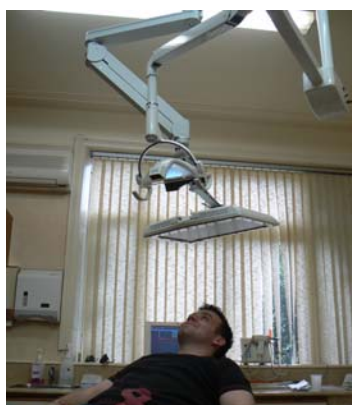

Internal cable management would also be a key factor in reducing dust collection points. After careful assessment of the dental theatre, it was decided that a height and reach adjustable ceiling mounted solution would provide all movement required and in turn require a zero footprint off the floor or walls.

After defining the key objectives within the Cavendish Dental Practice it was decided that the ICW Titan - Elite LCD ceiling mount would exceed all criteria's. The EMT2ER-CE12-QG provides a massive 1447mm of reach and 533mm of gas assisted height adjustment. All cables are routed internally through each arm. This solution allows both dentist and patient to comfortably view the LCD monitor and adjust between the two positions with ease. ErgoMounts completed the smooth installation with partners Vision 2 AV.

Dental Theatre—A Summary

The Challenge.

- Optimise available space
- Provide and adjustable ceiling mounted solution to allow both patient and dentist to view attached LCD monitor.

The Solution.

- ErgoMounts ICW Titan - Elite series LCD monitor ceiling mount support : EMT2ER-CE12-QG