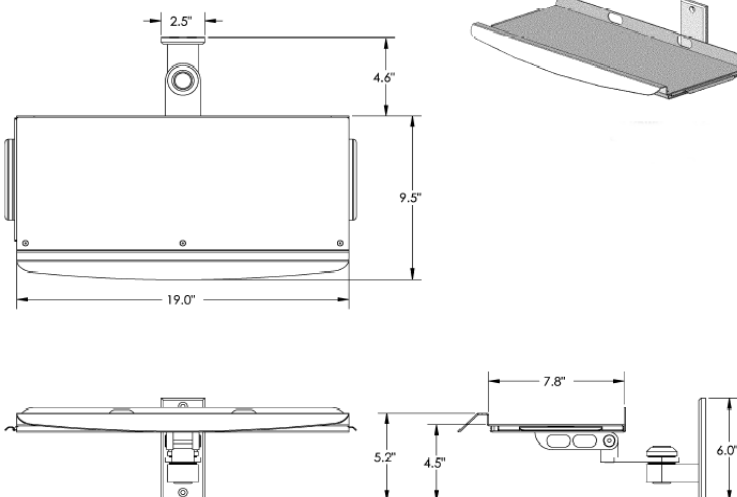

PRODOTTO E DISTRIBUITO DA

EMULKBWMQ-1-0-3 Light Grey
EMULKBWMB-1-0-3 Black

Durable, flip up wall mount for standard size keyboards and mice

Slide in / out mouse tray

Simple Installation

Folds up close to wall when not in use

· Rotates left to right

Mounts keyboard within 358mm of the wall and folds up to just 116mm

* Medical Grade

Specification

Arm Ext.: **360mm**

Tilt Adjustment: **90°**

Keyboard Swivel **20°**

Colour: **Light grey or Black**

Slide in / out mouse tray

Simple Installation

Folds up close to wall when not in use and extends up to 100cm from the wall

· Rotates left to right

* Medical Grade

* Light grey or black finish

Specification

Arm Ext.: **900mm**

EMULKBPMQ-1-1-3-2 Light Grey EMULKBPMB-1-1-3-2 Black
Durable, flip up pole mount for standard size keyboards and mice
Slide in / out mouse tray
Simple Installation
Folds up close to pole when not in use
· Rotates left to right
Mounts keyboard up to 900mm from the pole and folds up to just 116mm
Supplied with 2" diameter pole clamp (1.75" and 1.5" also available)
* Medical Grade
Specification
Arm Ext.: 900mm
Tilt Adjustment: 90°
Keyboard Swivel: 20°
Pole Clamp Diameter: 2", (1.5" & 1.75" also available)
Colour: Light grey or Black
Mouse Support: Yes
Shipping Weight: 3Kg
Product Warranty: 3 Years