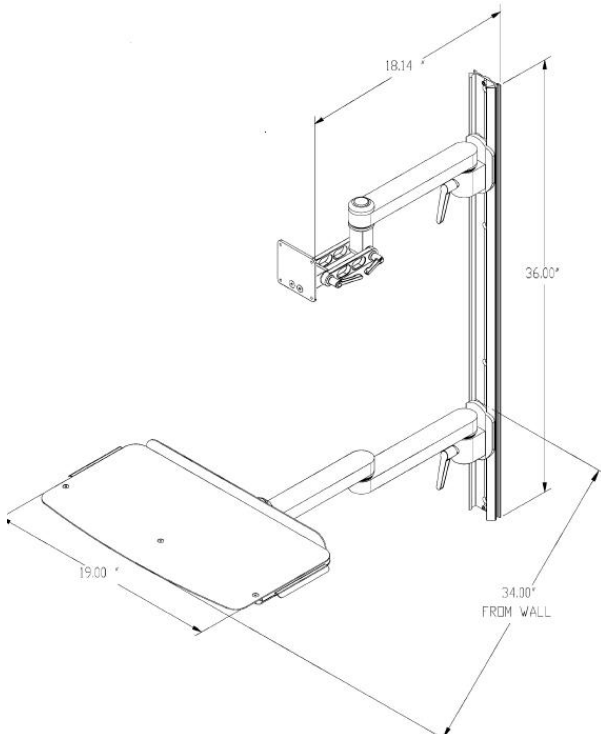

<p>EMUL390TSQ1-0-3 Light Grey EMUL390TSB1-0-3 Black</p>
Durable, high quality, adjustable
mount for lcd monitors, keyboards and mice
<ul style="list-style-type: none"> · Supplied with 36" long wall track · Tilt , swivel , and height movement · Sleek design, cable managed on underside
* Provides 90° forward and backwards tilt and 180° rotation adjustment
* Medical Grade
* Supplied with 75mm and 100mm VESA interface plates.
* 75mm of height adjustment on monitor

Specification
Arm Ext.: 0mm
Monitor Height Adjust 75mm
Tilt Adjustment: 90°
Monitor Rotation 180°
Colour: Light Grey or black
Max Monitor Weight: 8.16Kg's
Keyboard and Mouse Tray Yes
Touch Screen Stable: No
Shipping Weight: 8Kg's
Product Warranty: 3 Years

© ErgoMounts 2007

**EMUL390TSQ1-0-3-2
Light Grey
EMUL390TSB1-0-3-2 Black**

- Durable, high quality, adjustable mount for lcd monitors, keyboards and mice
- Supplied with 36" long wall track
- Tilt , swivel , reach and height movement
- Sleek design, cable managed on underside
- * Provides 180° forward and backwards tilt and 360° rotation adjustment
- * Medical Grade
- * Supplied with 75mm and 100mm VESA interface plates.
- * 75mm of height adjustment on monitor

Specification	
Arm Ext.:	Monitor 250mm / Keyboard 600mm
Monitor Height Adjust	75mm
Tilt Adjustment:	180°
Monitor Rotation	360°
Colour:	Light Grey or Black
Max Monitor Weight:	8.16Kg's
Keyboard and Mouse Tray	Yes
Touch Screen Stable:	No
Shipping Weight:	8Kg's
Product Warranty:	3 Years