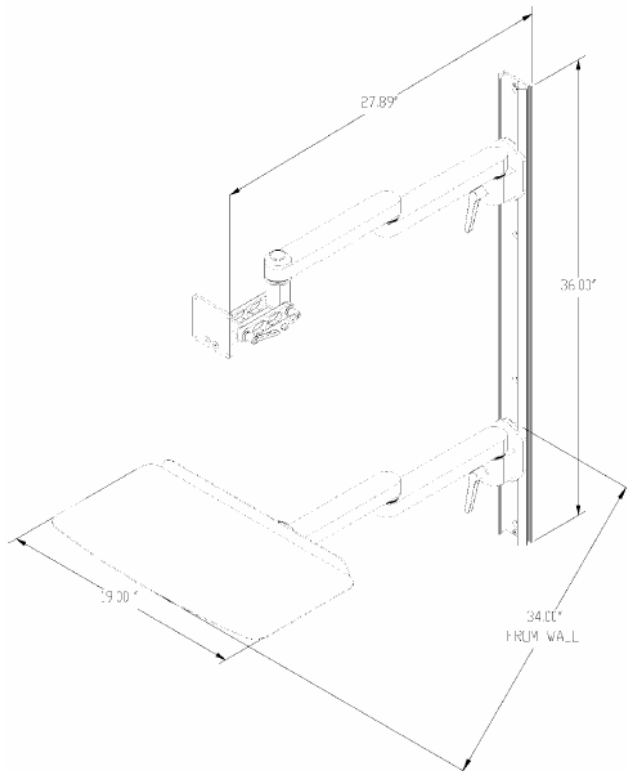

**EMUL390TSQ1-0-3-3
Light Grey
EMUL390TSB1-0-3-3 Black**

Durable, high quality, adjustable
mount for lcd monitors, keyboards and mice

- Supplied with 36" long wall track
- Tilt , swivel , reach and height movement
- Sleek design, cable managed on underside
- Provides 180° forward and backwards tilt and 360° rotation adjustment

- Medical Grade
- Supplied with 75mm and 100mm VESA interface plates.
- 75mm of height adjustment on monitor

Specification

Arm Ext.:	Monitor 600mm / Keyboard 600mm
Monitor Height Adjust	75mm independent
Tilt Adjustment:	180°
Monitor Rotation	360°
Colour:	Light Grey or black
Max Monitor Weight:	8.16Kg's
Keyboard and Mouse Tray	Yes
Touch Screen Stable:	No
Shipping Weight:	8Kg's
Product Warranty:	3 Years

PRODOTTORE MEDICAL MOUNTS