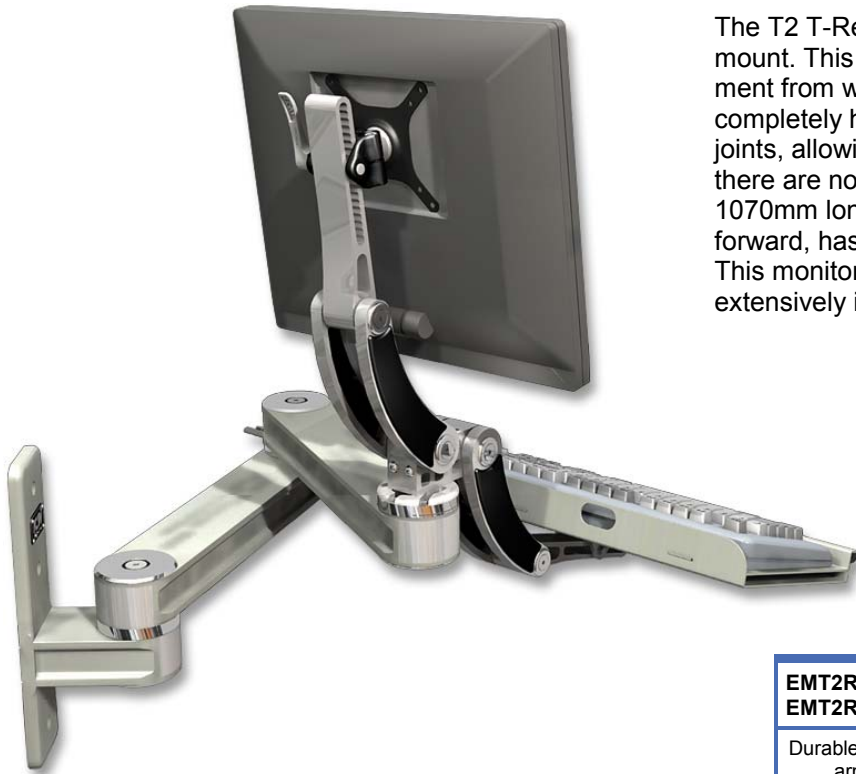

T2 T-REX LONG REACH SERIES

The T2 T-Rex is the premier rigid arm LCD mount. This arm features full cable management from wall to monitor. The cables are completely hidden inside the unit, even at the joints, allowing full range of movement as if there are no wires connected. The T2 is 1070mm long, and with the monitor tilted forward, has a maximum reach of 1160mm. This monitor and keyboard arm is used extensively in medical and dental operatories.

FRONT ELEVATION

SIDE ELEVATION folded

SIDE ELEVATION extended

**EMT2R2020-WT2-KRXB-QG (Light Grey)
EMT2R2020-WT2-KRXB-TB (Black)**

Durable, high quality, adjustable LCD monitor arm, with keyboard and mouse tray

Monitor Height Adjust: 275mm (max)

Tilt Adjustment: 180°

Monitor Rotation: 360°

Colour: Light Grey or Black

Max Monitor Weight: 13.6Kg's

Keyboard and Mouse Tray Option: Yes

Touch Screen Stable: Yes

Shipping Weight: 12Kg's

Wall Mount - Monitor & Keyboard

EMT2R2020-WT2-KRXB-TB (Black)

✓ The T2 Rex Long Reach LCD wall mount arm extends up to 1070mm from the wall and folds to within 228mm when not in use. Touch screen stable. Fully cable managed.