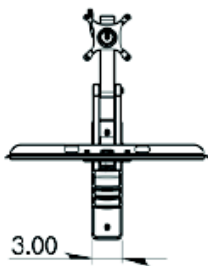

T2 T-REX LONG REACH SERIES

The T2 T-Rex is the premier rigid arm LCD mount. This arm features full cable management from wall to monitor. The cables are completely hidden inside the unit, even at the joints, allowing full range of movement as if there are no wires connected. The T2 is 1070mm long, and with the monitor tilted forward, has a maximum reach of 1160mm. This monitor and keyboard arm is used extensively in medical and dental operatories.

FRONT ELEVATION

SIDE ELEVATION folded

SIDE ELEVATION extended

**EMT2R2020-WT2-KRXB-QG (Light Grey)
EMT2R2020-WT2-KRXB-TB (Black)**

Durable, high quality, adjustable LCD monitor arm, with keyboard and mouse tray

- Massive 1066mm maximum reach (measured to front of monitor), 1555mm to front of keyboard. Folds to within 228mm of wall

Integral cable management even through joints

Provides 90° forward and backwards tilt and 360° rotation adjustment