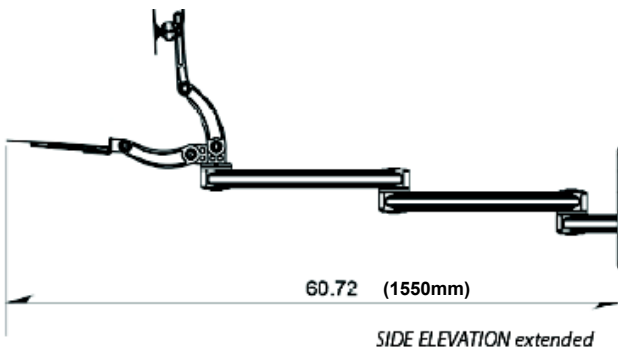

T2 T-REX LONG REACH SERIES

The T2 T-Rex is the premier rigid arm LCD mount. This arm features full cable management from wall to monitor. The cables are completely hidden inside the unit, even at the joints, allowing full range of movement as if there are no wires connected. The T2 is 1070mm long, and with the monitor tilted forward, has a maximum reach of 1160mm. This monitor and keyboard arm is used extensively in medical and dental operatories.

FRONT ELEVATION

SIDE ELEVATION folded

SIDE ELEVATION extended

**EMT2R2020-WT2-KRXB-QG (Light Grey)
EMT2R2020-WT2-KRXB-TB (Black)**

Durable, high quality, adjustable LCD monitor arm, with keyboard and mouse tray

- Massive 1066mm maximum reach (measured to front of monitor), 1555mm to front of keyboard. Folds to within 228mm of wall

Integral cable management even through joints

Provides 90° forward and backwards tilt and 360° rotation adjustment

Fitting Type:	Wall Mount
Arm Ext.:	152mm—1160mm
Height Adjust:	275mm
Monitor Rotation:	360°
Colour:	Light Grey or black
Max Monitor Weight:	13.6Kg's
Product Warranty:	3 Years

EMT2R2020-WT2-QG (Light Grey)