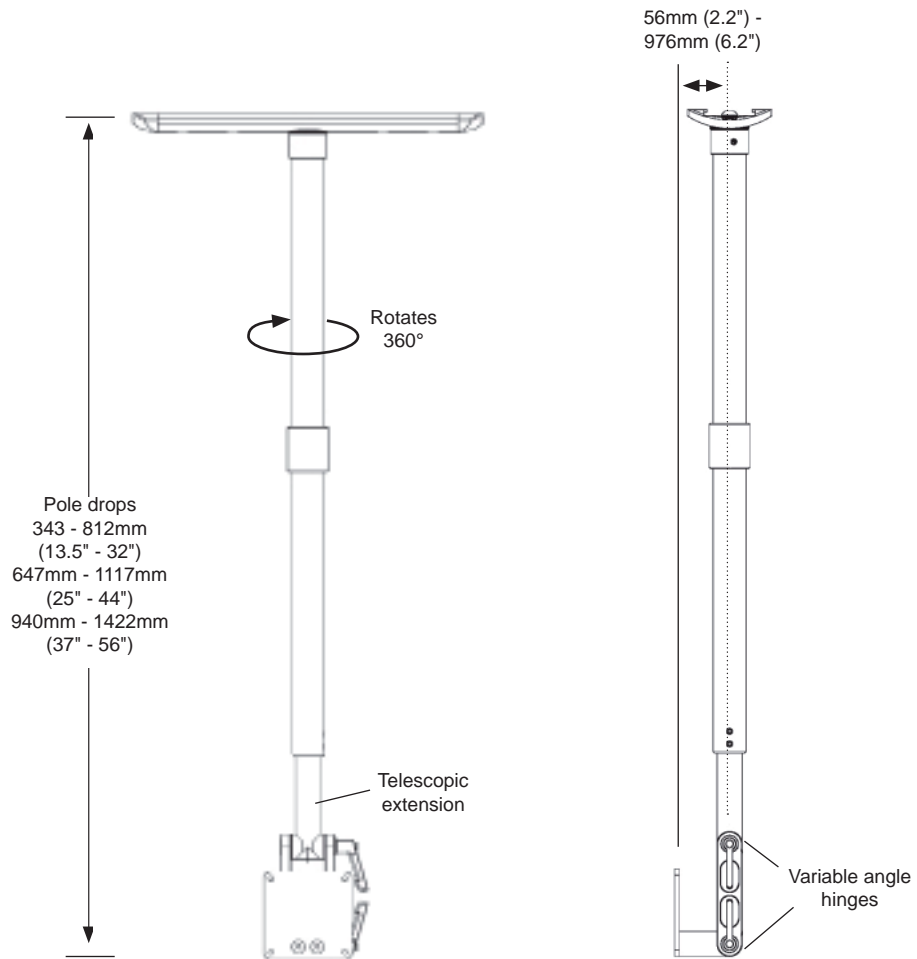

Ultra 95 Adjustable LCD Ceiling Mount