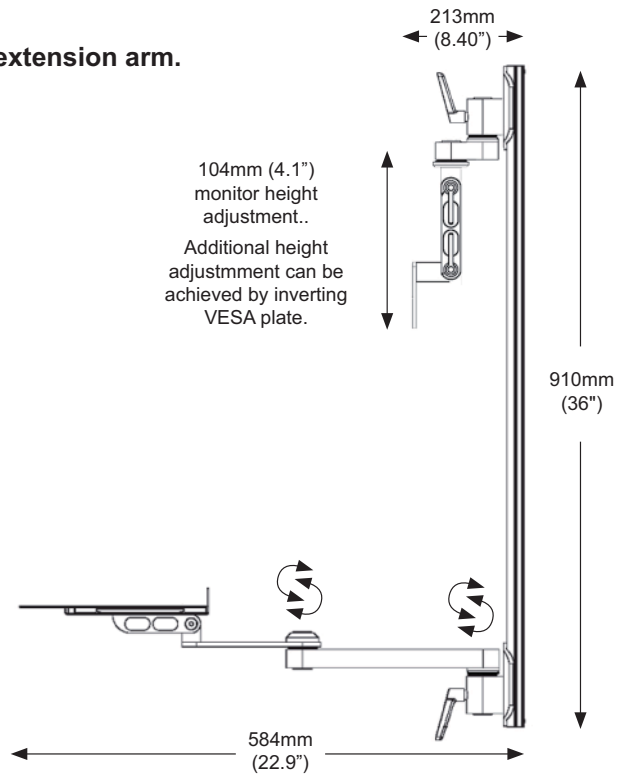

Ultra 500i: 910mm (36") Wall Track
Ultra monitor attachment
Keyboard tray on 1 x 280mm (11") extension arm.