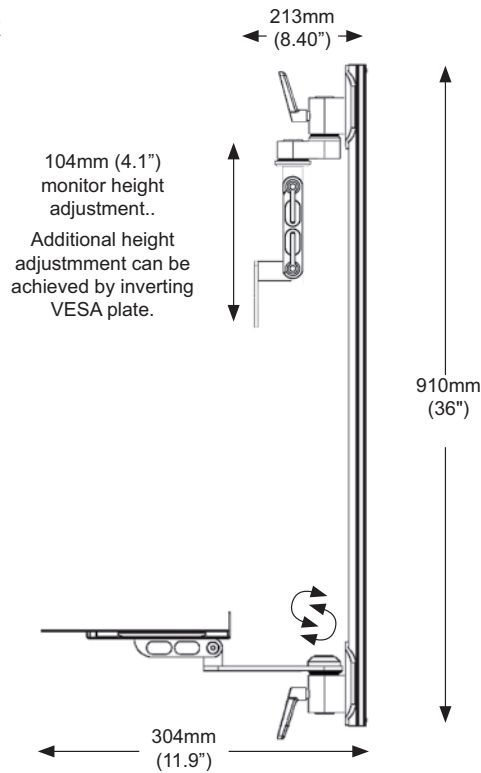

EMBICWMPAD	Ergonomic (standard width) keyboard mouse pad. Finished in blue.
	EMB000S540	Gel wrist rest
	EMKSCANBRK-QG EMKSCANBRK-TB EMKSCANBRK-MW	Barcode scanner bracket to attach to Ultra keyboard tray. Light grey finish. Barcode scanner bracket to attach to Ultra keyboard tray. Black finish. Barcode scanner bracket to attach to Ultra keyboard tray. Medical white finish.
	EMKACCBRK-QG EMKACCBRK-TB EMKACCBRK-MW	Barcode scanner bracket to attach to Composite keyboard tray. Light grey finish. Barcode scanner bracket to attach to Composite keyboard tray. Black finish. Barcode scanner bracket to attach to Composite keyboard tray. Medical white finish.

Ultra 500i: 910mm (36") Wall Track
Ultra monitor attachment
Ultra keyboard attachment