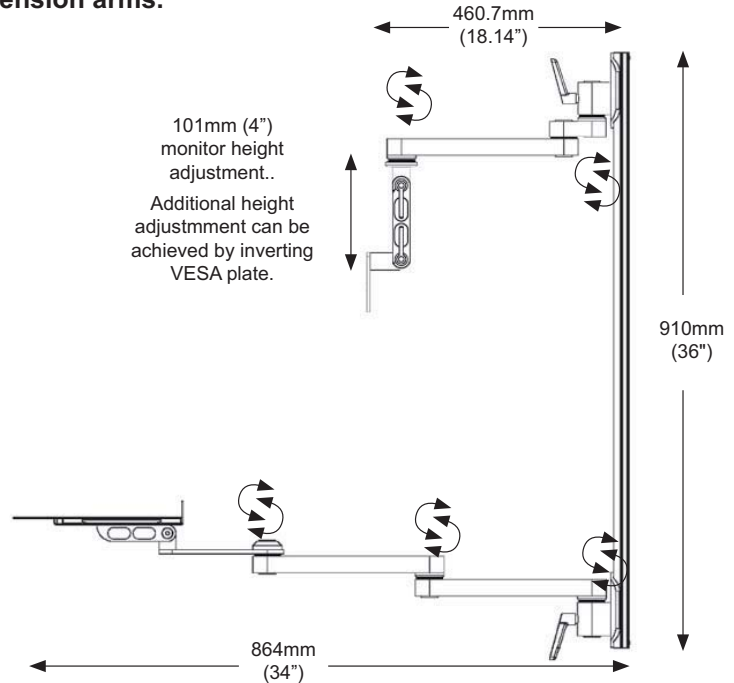

Ultra 500i: 910mm (36") Wall Track
Ultra monitor attachment
Ultra keyboard attachment

Ultra 500i: 910mm (36") Wall Track
Ultra monitor attachment
Keyboard tray on 1 x 280mm (11") extension arm.

Ultra 500i: 910mm (36") Wall Track
Ultra monitor attachment
Keyboard tray on 2 x 280mm (11") extension arms.

Ultra 500i: 910mm (36") Wall Track
Ultra monitor attachment on 1 x 280mm (11") extension arm.
Keyboard tray on 2 x 280mm (11") extension arms.

Ultra 500i: 910mm (36") Wall Track
Ultra monitor attachment on 2 x 280mm (11") extension arms.
Keyboard tray on 2 x 280mm (11") extension arms.