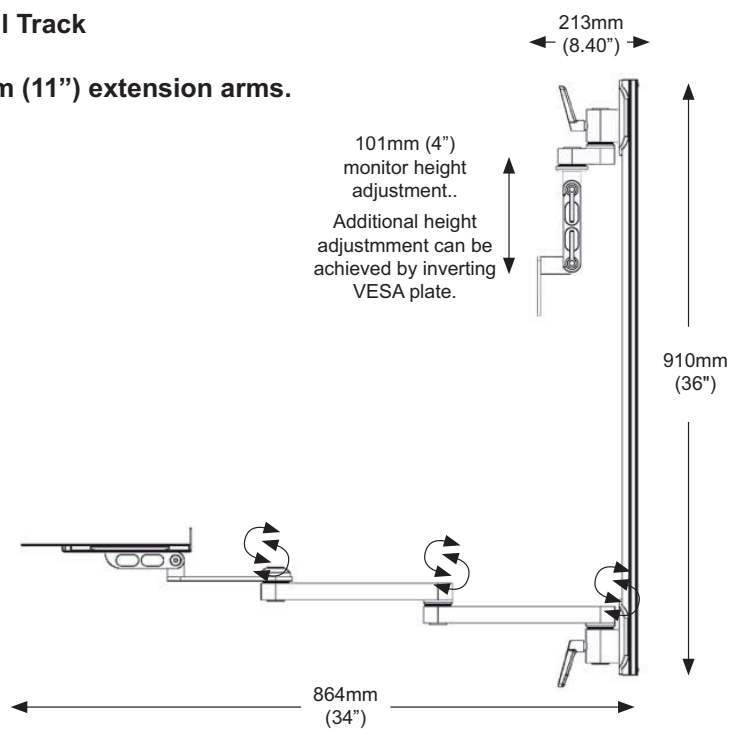

	<p>EMBICWMPAD</p>	<p>Ergonomic (standard width) keyboard mouse pad. Finished in blue.</p>
	<p>EMB000S540</p>	<p>Gel wrist rest</p>
	<p>EMKSCANBRK-QG EMKSCANBRK-TB EMKSCANBRK-MW</p>	<p>Barcode scanner bracket to attach to Ultra keyboard tray. Light grey finish. Barcode scanner bracket to attach to Ultra keyboard tray. Black finish. Barcode scanner bracket to attach to Ultra keyboard tray. Medical white finish.</p>
	<p>EMKACCBRK-QG EMKACCBRK-TB EMKACCBRK-MW</p>	<p>Barcode scanner bracket to attach to Composite keyboard tray. Light grey finish. Barcode scanner bracket to attach to Composite keyboard tray. Black finish. Barcode scanner bracket to attach to Composite keyboard tray. Medical white finish.</p>

Ultra 500i: 910mm (36") Wall Track
Ultra monitor attachment
Ultra keyboard attachment

Ultra 500i: 910mm (36") Wall Track
Ultra monitor attachment
Keyboard tray on 1 x 280mm (11") extension arm.

Ultra 500i: 910mm (36") Wall Track
Ultra monitor attachment
Keyboard tray on 2 x 280mm (11") extension arms.

Ultra 500i: 910mm (36") Wall Track
Ultra monitor attachment on 1 x 280mm (11") extension arm.
Keyboard tray on 2 x 280mm (11") extension arms.

Ultra 500i: 910mm (36") Wall Track
Ultra monitor attachment on 2 x 280mm (11") extension arms.
Keyboard tray on 2 x 280mm (11") extension arms.