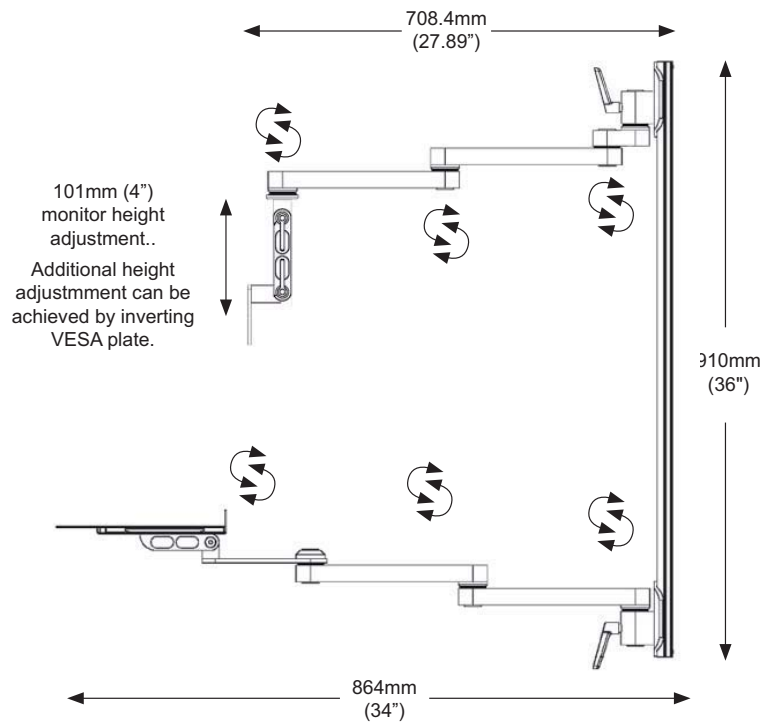

Ultra 500i: 910mm (36") Wall Track
Ultra monitor attachment
Ultra keyboard attachment

Ultra 500i: 910mm (36") Wall Track
Ultra monitor attachment
Keyboard tray on 1 x 280mm (11") extension arm.

Ultra 500i: 910mm (36") Wall Track
Ultra monitor attachment
Keyboard tray on 2 x 280mm (11") extension arms.

Ultra 500i: 910mm (36") Wall Track
Ultra monitor attachment on 1 x 280mm (11") extension arm.
Keyboard tray on 2 x 280mm (11") extension arms.

Ultra 500i: 910mm (36") Wall Track
Ultra monitor attachment on 2 x 280mm (11") extension arms.
Keyboard tray on 2 x 280mm (11") extension arms.