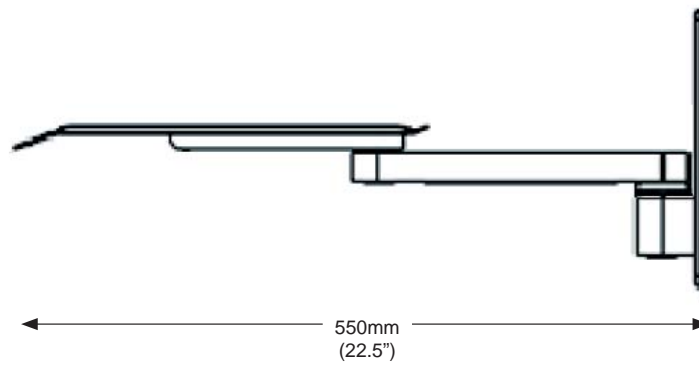

Ultra Laptop support: single 280mm (11") extension arm