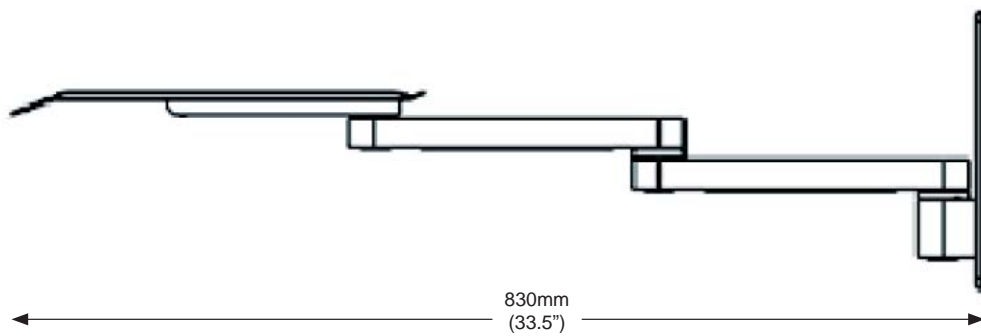

Ultra Laptop support: single 280mm (11") extension arm