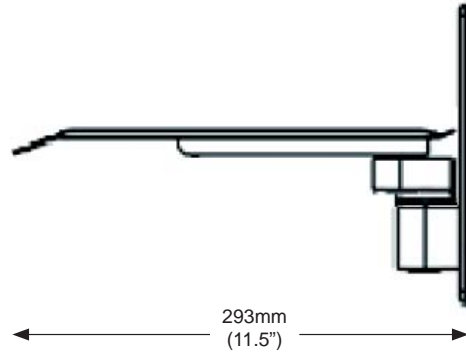

Ultra Laptop support: compact