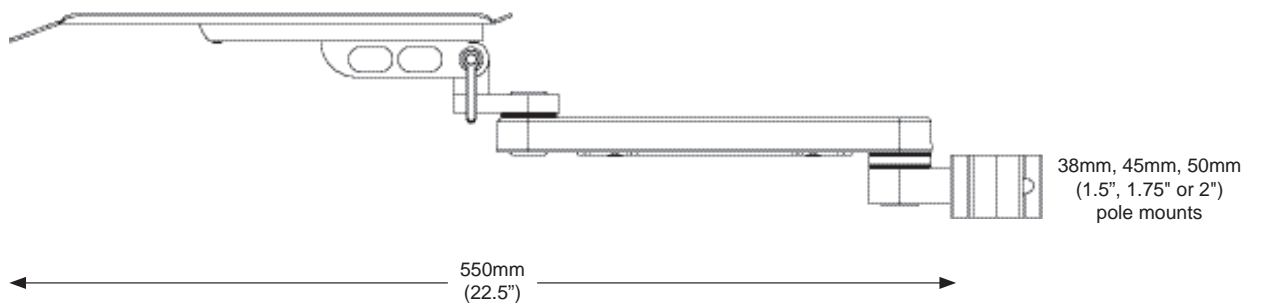

Ultra Laptop support: single 280mm (11") extension arm