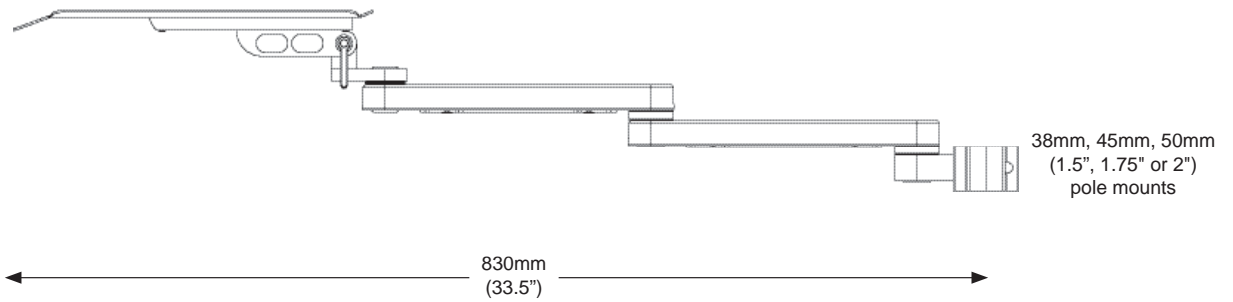

**Ultra Laptop support: 2 x 280mm (11") extension arms,
480mm (19") / 910mm (36") Wall track mount**