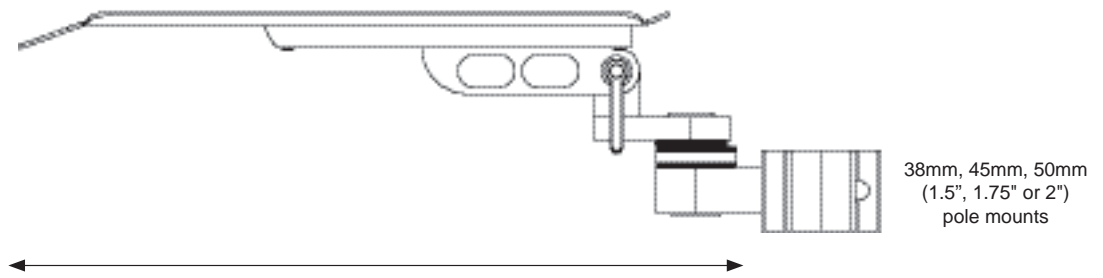

Ultra Laptop support: compact