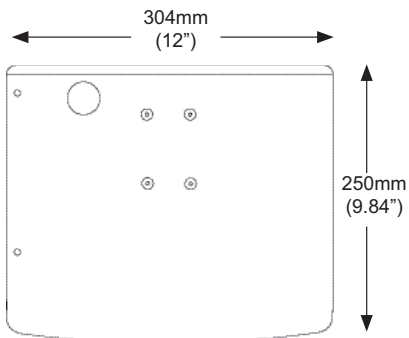

Ultra flip up 12" wide mini flat keyboard and mouse tray.