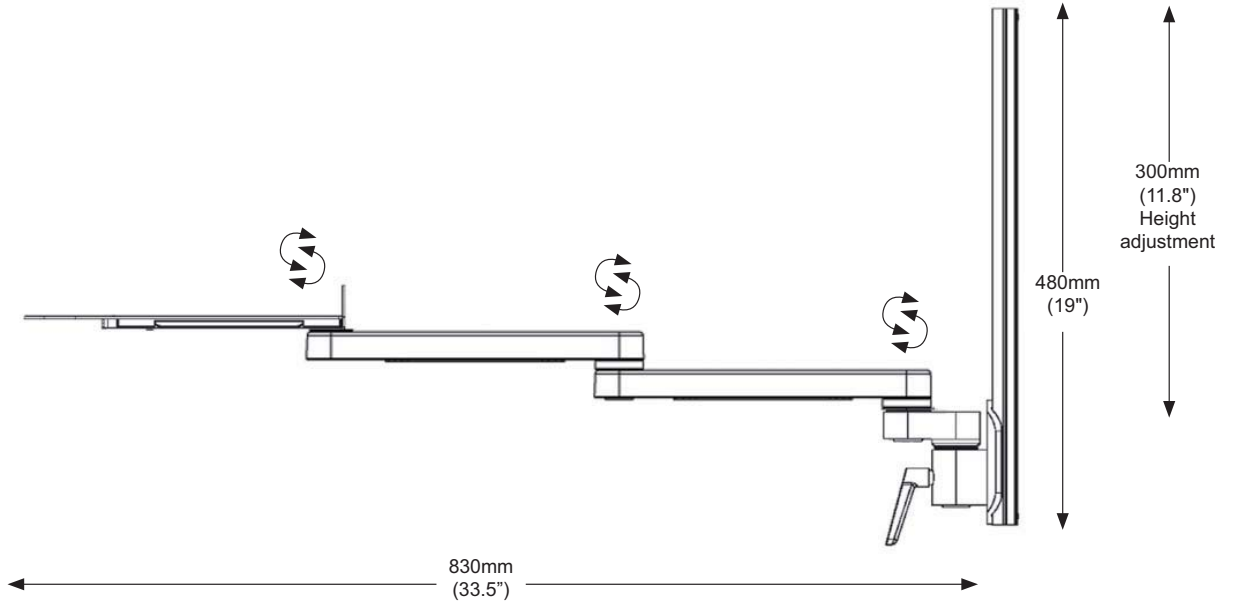

	Part Number	Description
	EMBICWMPAD	Specially designed to fit the Ultra Ergonomic (standard width) keyboard support tray. Finished in blue.
	EMB000S540	Gel wrist rest

**Ultra keyboard support: compact
480mm (19") Wall track mount**

**Ultra keyboard support: single 280mm (11") extension arm
480mm (19") Wall track mount**

**Ultra keyboard support: 2 x 280mm (11") extension arms
480mm (19") Wall track mount**

Ultra keyboard and flip up keyboard and mouse tray.