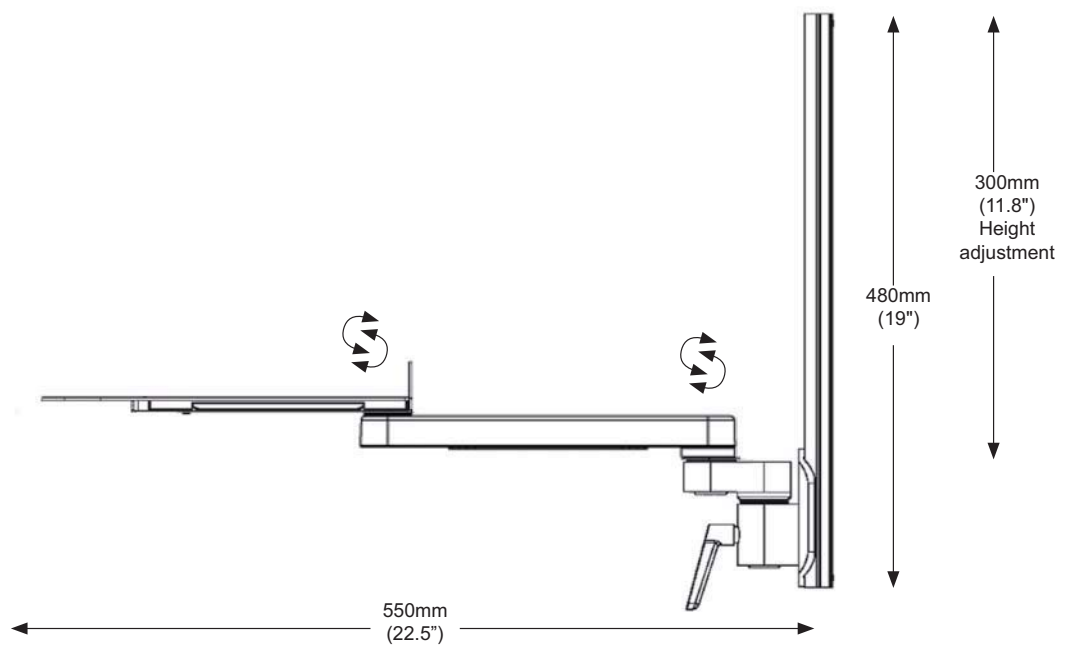

**Ultra keyboard support: single 280mm (11") extension arm
480mm (19") Wall track mount**