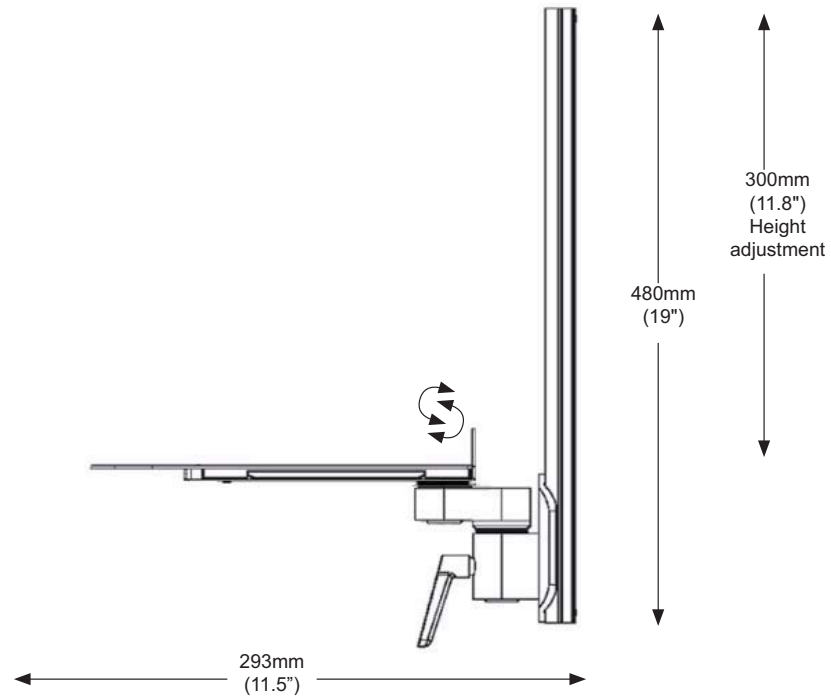

**Ultra keyboard support: compact
480mm (19") Wall track mount**