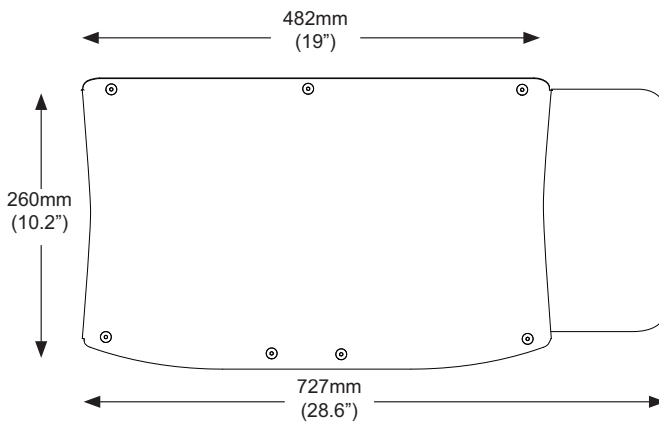

Composite flip up keyboard and mouse tray.