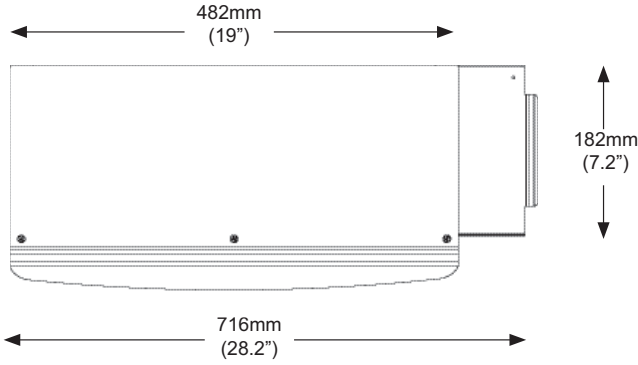

Ultra keyboard and flip up keyboard and mouse tray.