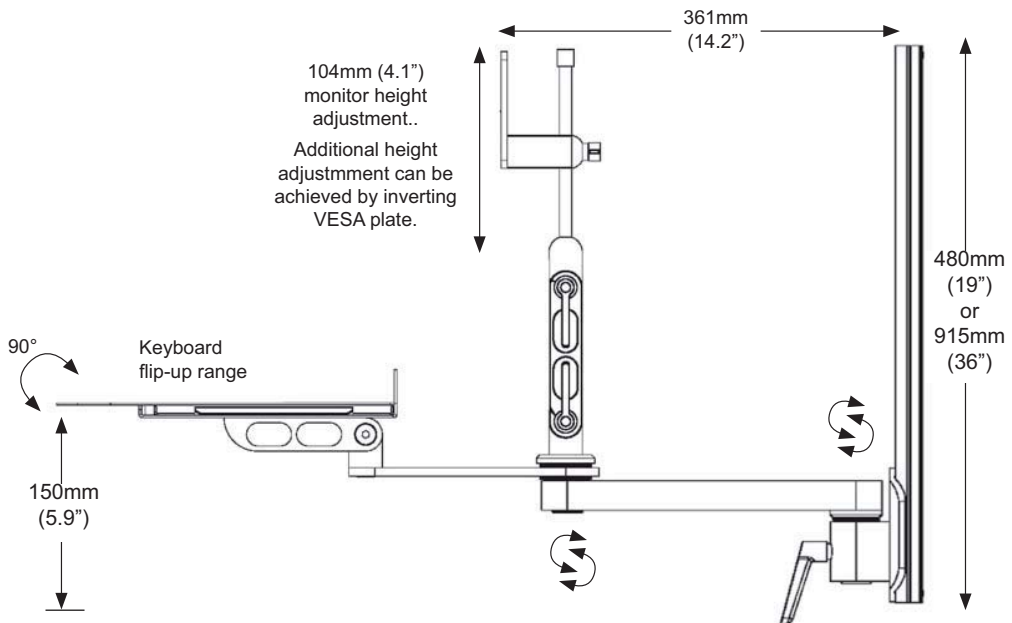

	Part Number	Description
	EMUL510-T36-KUB-A1-MW	Ultra 510 single 280mm (11") arm. 915mm (36") Wall track mount. Ultra monitor attachment. Ultra keyboard attachment. Ultra Ergonomic keyboard tray. Medical white finish.
	EMUL510-T36-KUB-A1-QG	Ultra 510 single 280mm (11") arm. 915mm (36") Wall track mount. Ultra monitor attachment. Ultra keyboard attachment. Ergonomic keyboard tray. Light grey finish.
	EMUL510-T36-KUB-A1-TB	Ultra 510 single 280mm (11") arm. 915mm (36") Wall track mount. Ultra monitor attachment. Ultra keyboard attachment. Ultra Ergonomic keyboard tray. Black finish.
	EMUL510-T36-KUC-A1-MW	Ultra 510 single 280mm (11") arm. 915mm (36") Wall track mount. Ultra monitor attachment. Ultra keyboard attachment. Composite keyboard tray. Medical white finish.
	EMUL510-T36-KUC-A1-QG	Ultra 510 single 280mm (11") arm. 915mm (36") Wall track mount. Ultra monitor attachment. Ultra keyboard attachment. Composite keyboard tray. Light grey finish.
	EMUL510-T36-KUC-A1-TB	Ultra 510 single 280mm (11") arm. 915mm (36") Wall track mount. Ultra monitor attachment. Ultra keyboard attachment. Composite keyboard tray. Black finish.
	EMUL510-T36-KU12F-A1-MW	Ultra 510 single 280mm (11") arm. 915mm (36") Wall track mount. Ultra monitor attachment. Ultra keyboard attachment. Ultra 12" mini flat keyboard tray. Medical White finish.
	EMUL510-T36-KU12F-A1-QG	Ultra 510 single 280mm (11") arm. 915mm (36") Wall track mount. Ultra monitor attachment. Ultra keyboard attachment. Ultra 12" mini flat keyboard tray. Light grey finish.
	EMUL510-T36-KU12F-A1-TB	Ultra 510 single 280mm (11") arm. 915mm (36") Wall track mount. Ultra monitor attachment. Ultra keyboard attachment. Ultra 12" mini flat keyboard tray. Black finish.

Ultra 510: compact.
480mm (19") / 915mm (36") Wall track mount.

Ultra 510: single 280mm (11") extension arm,
480mm (19") / 915mm (36") Wall track mount.

Ultra 510: 2 x 280mm (11") extension arms,
480mm (19") / 915mm (36") Wall track mount.