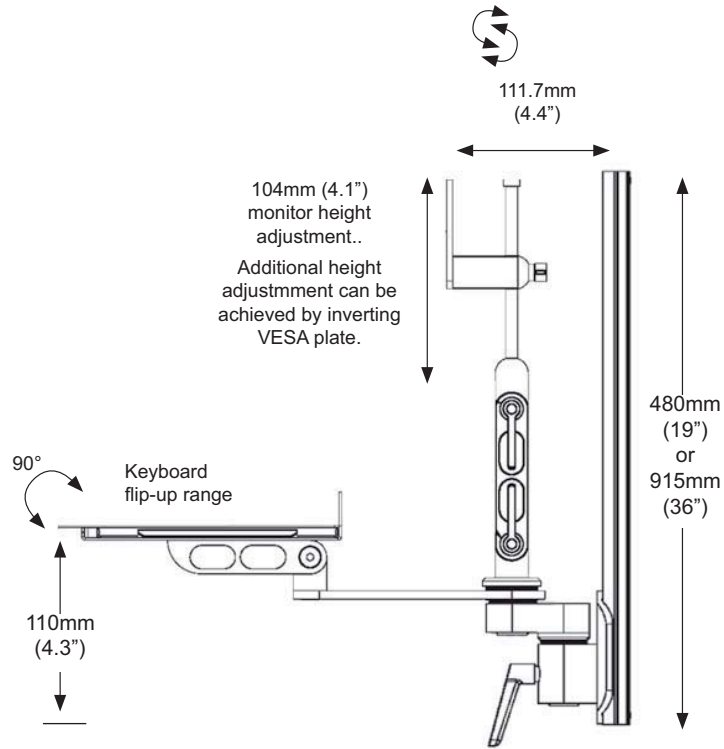

Ultra 510: compact.
480mm (19") / 915mm (36") Wall track mount.