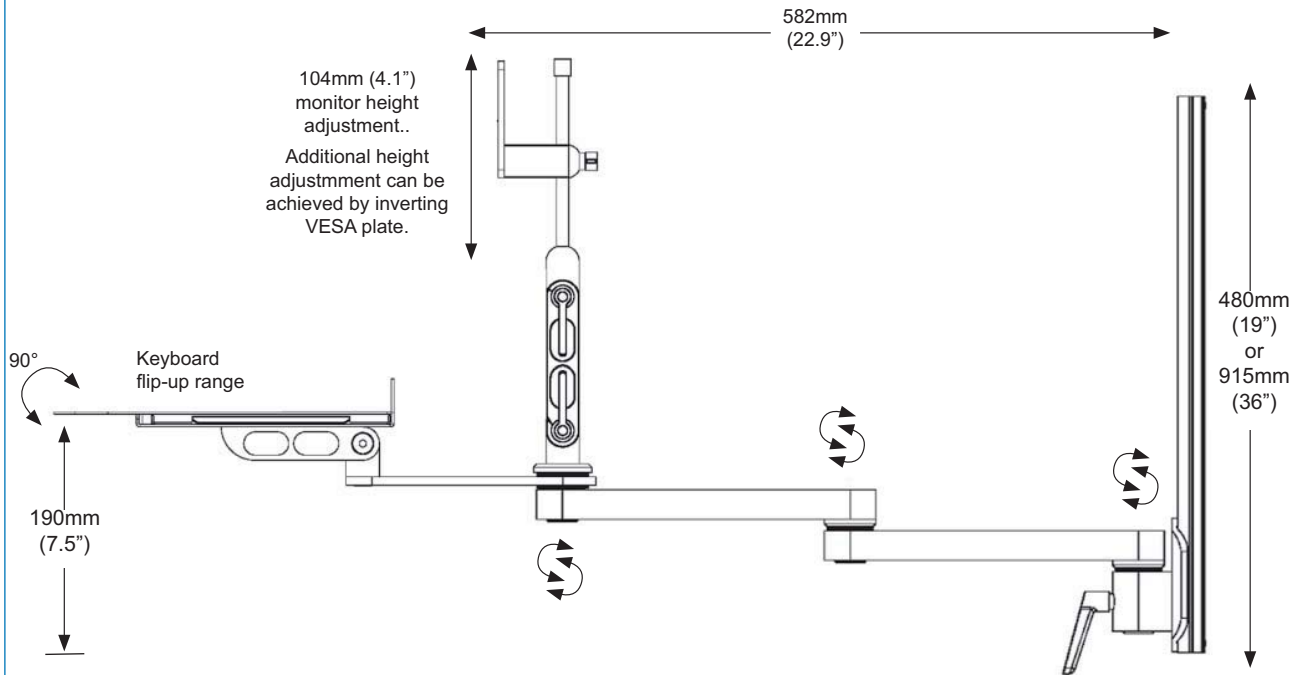

	MBICWMPAD	Ergonomic (standard width) keyboard mouse pad. Finished in blue.
	EMB000S540	Gel wrist rest
	EMKSCANBRK-QG	Barcode scanner bracket to attach to Ultra keyboard tray. Light grey finish.
	EMKSCANBRK-TB	Barcode scanner bracket to attach to Ultra keyboard tray. Black finish.
	EMKSCANBRK-MW	Barcode scanner bracket to attach to Ultra keyboard tray. Medical white finish.
	EMKACCBRK-QG	Barcode scanner bracket to attach to Composite keyboard tray. Light grey finish.
	EMKACCBRK-TB	Barcode scanner bracket to attach to Composite keyboard tray. Black finish.
	EMKACCBRK-MW	Barcode scanner bracket to attach to Composite keyboard tray. Medical white finish.
	EMCPUFF-QG	EZ Series Wall Mount CPU Holder - Standard Width. Mounts CPUs from 100mm (4") - 205mm (8.4"). Light grey finish.
	EMCPUSF-QG	EZ Series Wall Mount CPU Holder - Narrow Width. Mounts CPUs from 50mm (2") - 116mm (4.6"). Light grey finish.
	EMCPUFF-TB	EZ Series Wall Mount CPU Holder - Standard Width. Mounts CPUs from 100mm (4") - 205mm (8.4"). Black finish.
	EMCPUSF-TB	EZ Series Wall Mount CPU Holder - Narrow Width. Mounts CPUs from 50mm (2") - 116mm (4.6"). Black finish.
	EMCPUFF-MW	EZ Series Wall Mount CPU Holder - Standard Width. Mounts CPUs from 100mm (4") - 205mm (8.4"). Medical white finish.
	EMCPUSF-MW	EZ Series Wall Mount CPU Holder - Narrow Width. Mounts CPUs from 50mm (2") - 116mm (4.6"). Medical white finish.
	EMTAICWCPUKIT	Ultra/EZ series CPU adaptor for Ultra aluminium wall track.

Ultra 510: compact.
480mm (19") / 915mm (36") Wall track mount.

Ultra 510: single 280mm (11") extension arm,
480mm (19") / 915mm (36") Wall track mount.

Ultra 510: 2 x 280mm (11") extension arms,
480mm (19") / 915mm (36") Wall track mount.

Monitor and keyboard folds to within 200mm.

Finishes