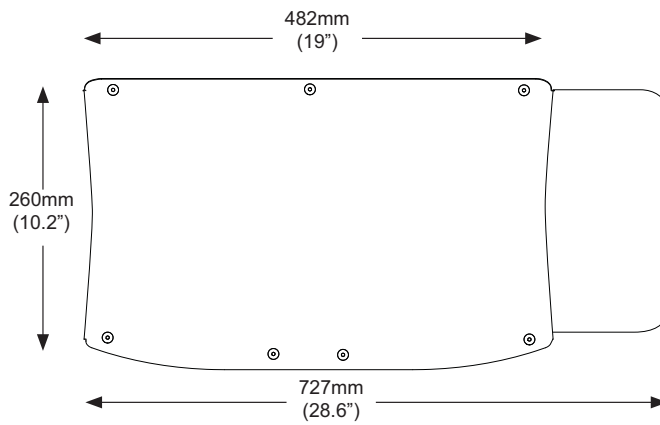

**Ultra 510: compact**

**Ultra 510: single 280mm (11") extension arm**

**Ultra 510: 2 x 280mm (11") extension arms**

**Finishes**

**Ultra keyboard and flip up keyboard and mouse tray.**

**Ultra composite flip up keyboard and mouse tray.**