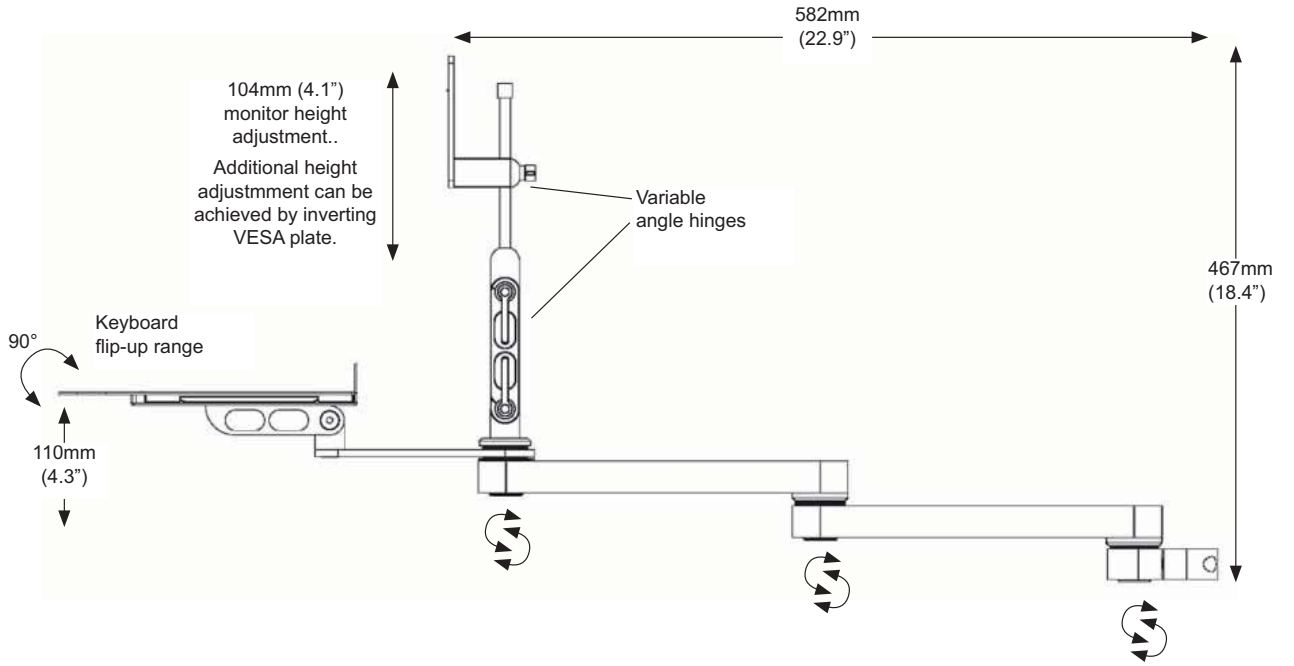

**Ultra 510: compact**

**Ultra 510: single 280mm (11") extension arm**

**Ultra 510: 2 x 280mm (11") extension arms**

**Finishes**

**Ultra keyboard and flip up keyboard and mouse tray.**

**Ultra composite flip up keyboard and mouse tray.**