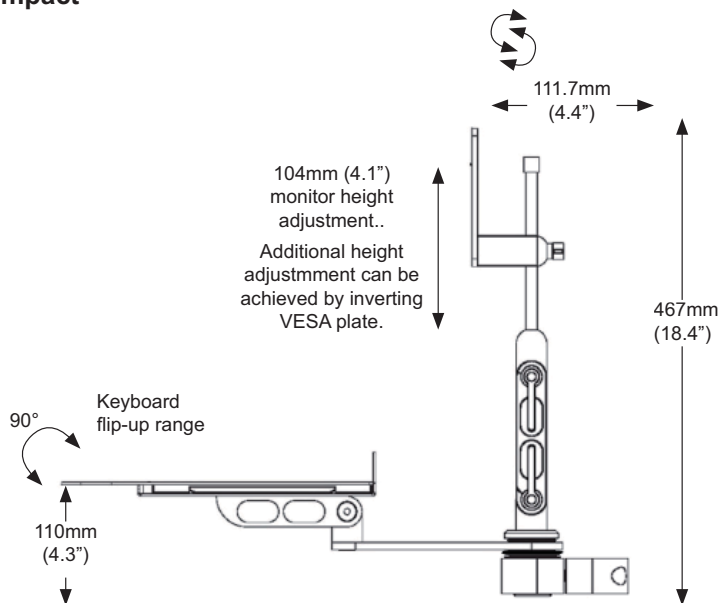

Ultra 510: compact