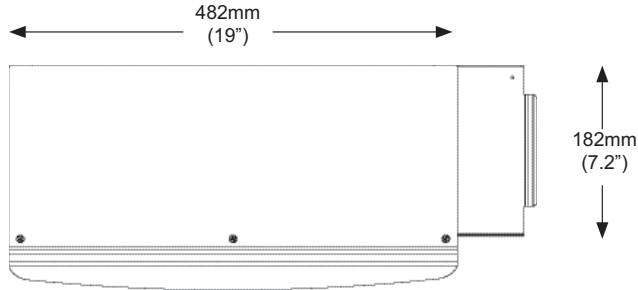

**Ultra 510: compact**

**Ultra 510: single 280mm (11") extension arm**

**Ultra 510: 2 x 280mm (11") extension arms**

**Finishes**

**Ultra keyboard and flip up keyboard and mouse tray.**

**Ultra composite flip up keyboard and mouse tray.**