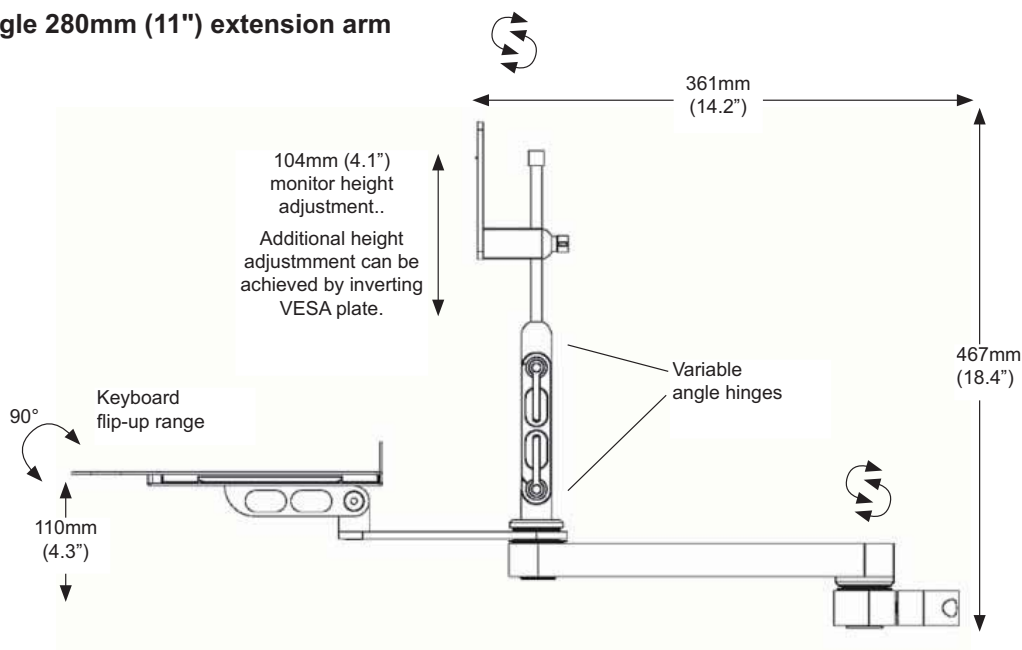

Ultra 510: single 280mm (11") extension arm