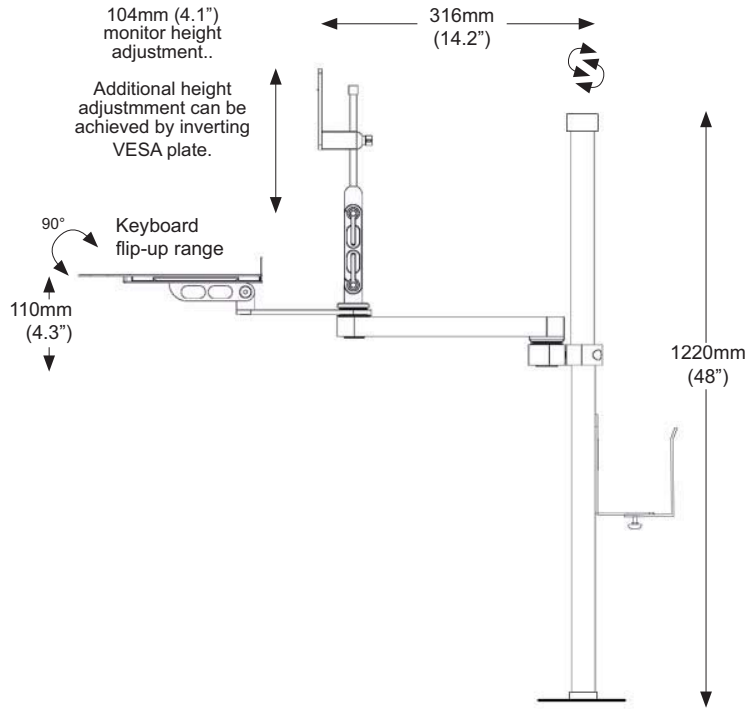

**Ultra 510 1.22 metre (48") tall floor mounted computer workstation:
single 280mm (11") extension arm**