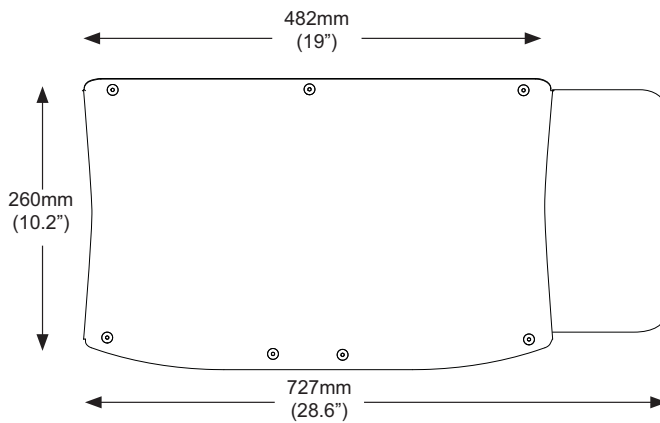

24"

up to 600mm

100mm + wall track

+/-45°

+/-90°

Landscape

Black, grey or medical white

No

		Part Number	Description
		EMUL500-T36-MW	Ultra 500, 915mm (36") Wall Track Mount, compact. Ultra monitor attachment. Medical white finish.
		EMUL500-T36-QG	Ultra 500, 915mm (36") Wall Track Mount, compact. Ultra monitor attachment. Light grey finish.
		EMUL500-T36-TB	Ultra 500, 915mm (36") Wall Track Mount, compact. Ultra monitor attachment. Black finish.
		EMUL500-T36-A1-MW	Ultra 500, single 280mm (11") extension arm. 915mm (36") Wall Track Mount, single. Ultra monitor attachment. Medical white finish.
		EMUL500-T36-A1-QG	Ultra 500, single 280mm (11") extension arm. 915mm (36") Wall Track Mount, single. Ultra monitor attachment. Light grey finish.
		EMUL500-T36-A1-TB	Ultra 500, single 280mm (11") extension arm. 915mm (36") Wall Track Mount, single. Ultra monitor attachment. Black finish.
		EMUL500-T36-A2-MW	Ultra 500, 2 x 280mm (11") extension arms. 915mm (36") Wall Track Mount, extended. Ultra monitor attachment. Medical white finish.
		EMUL500-T36-A2-QG	Ultra 500, 2 x 280mm (11") extension arms. 915mm (36") Wall Track Mount, extended. Ultra monitor attachment. Light grey finish.
		EMUL500-T36-A2-TB	Ultra 500, 2 x 280mm (11") extension arms. 915mm (36") Wall Track Mount, extended. Ultra monitor attachment. Black finish.

see it your way...

T +44 (0)1252 333326 F +44 (0)1252 330006
E sales@ergomounts.co.uk

www.ergomounts.co.uk www.medicalmounts.co.uk

Ultra 500: compact
480mm (19") / 915mm (36") Wall Track Mount

Ultra 500: single 280mm (11") extension arm.
480mm (19") / 915mm (36") Wall Track Mount

**Ultra 500: 2 x 280mm (11") extension arms.
480mm (19") / 915mm (36") Wall Track Mount.**

Finishes

Ultra keyboard and flip up keyboard and mouse tray.

Ultra composite flip up keyboard and mouse tray.

Ultra flip up 12" wide mini flat keyboard and mouse tray.