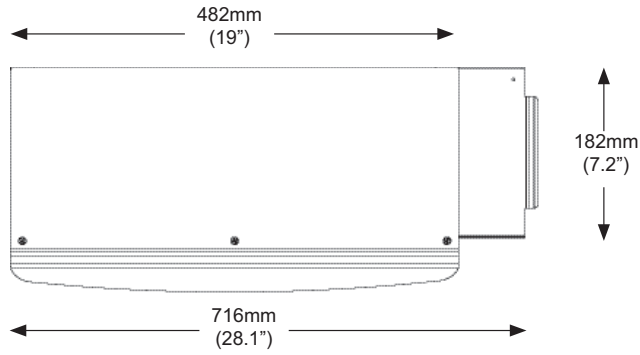

		Part Number	Description
		EMUL500-T36-MW	Ultra 500, 915mm (36") Wall Track Mount, compact. Ultra monitor attachment. Medical white finish.
		EMUL500-T36-QG	Ultra 500, 915mm (36") Wall Track Mount, compact. Ultra monitor attachment. Light grey finish.
		EMUL500-T36-TB	Ultra 500, 915mm (36") Wall Track Mount, compact. Ultra monitor attachment. Black finish.
		EMUL500-T36-A1-MW	Ultra 500, single 280mm (11") extension arm. 915mm (36") Wall Track Mount, single. Ultra monitor attachment. Medical white finish.
		EMUL500-T36-A1-QG	Ultra 500, single 280mm (11") extension arm. 915mm (36") Wall Track Mount, single. Ultra monitor attachment. Light grey finish.
		EMUL500-T36-A1-TB	Ultra 500, single 280mm (11") extension arm. 915mm (36") Wall Track Mount, single. Ultra monitor attachment. Black finish.
		EMUL500-T36-A2-MW	Ultra 500, 2 x 280mm (11") extension arms. 915mm (36") Wall Track Mount, extended. Ultra monitor attachment. Medical white finish.
		EMUL500-T36-A2-QG	Ultra 500, 2 x 280mm (11") extension arms. 915mm (36") Wall Track Mount, extended. Ultra monitor attachment. Light grey finish.
		EMUL500-T36-A2-TB	Ultra 500, 2 x 280mm (11") extension arms. 915mm (36") Wall Track Mount, extended. Ultra monitor attachment. Black finish.

see it your way...

T +44 (0)1252 333326 F +44 (0)1252 330006
E sales@ergomounts.co.uk

www.ergomounts.co.uk www.medicalmounts.co.uk

Ultra 500: compact
480mm (19") / 915mm (36") Wall Track Mount

Ultra 500: single 280mm (11") extension arm.
480mm (19") / 915mm (36") Wall Track Mount

**Ultra 500: 2 x 280mm (11") extension arms.
480mm (19") / 915mm (36") Wall Track Mount.**

Finishes

Ultra keyboard and flip up keyboard and mouse tray.

Ultra composite flip up keyboard and mouse tray.

Ultra flip up 12" wide mini flat keyboard and mouse tray.