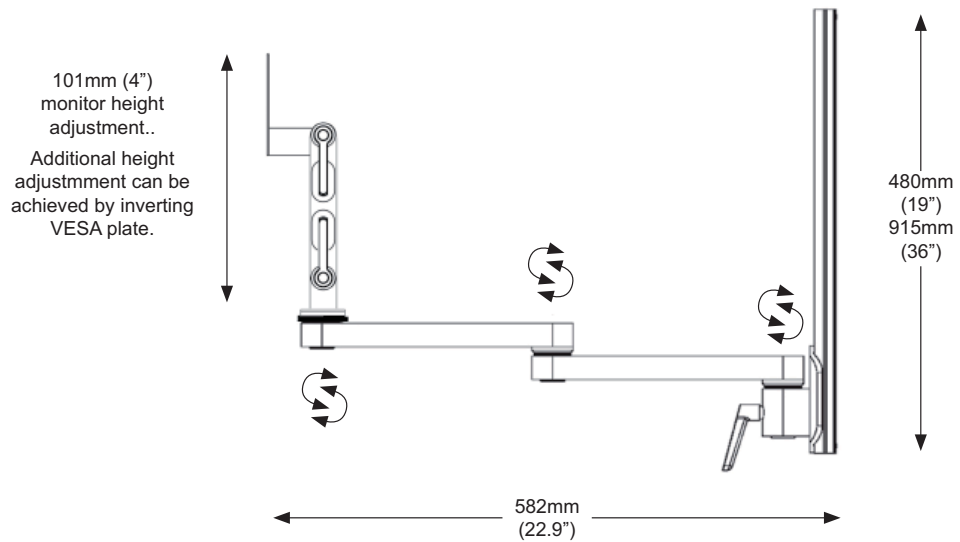

		Part Number	Description
		EMUL500-T36-MW	Ultra 500, 915mm (36") Wall Track Mount, compact. Ultra monitor attachment. Medical white finish.
		EMUL500-T36-QG	Ultra 500, 915mm (36") Wall Track Mount, compact. Ultra monitor attachment. Light grey finish.
		EMUL500-T36-TB	Ultra 500, 915mm (36") Wall Track Mount, compact. Ultra monitor attachment. Black finish.
		EMUL500-T36-A1-MW	Ultra 500, single 280mm (11") extension arm. 915mm (36") Wall Track Mount, single. Ultra monitor attachment. Medical white finish.
		EMUL500-T36-A1-QG	Ultra 500, single 280mm (11") extension arm. 915mm (36") Wall Track Mount, single. Ultra monitor attachment. Light grey finish.
		EMUL500-T36-A1-TB	Ultra 500, single 280mm (11") extension arm. 915mm (36") Wall Track Mount, single. Ultra monitor attachment. Black finish.
		EMUL500-T36-A2-MW	Ultra 500, 2 x 280mm (11") extension arms. 915mm (36") Wall Track Mount, extended. Ultra monitor attachment. Medical white finish.
		EMUL500-T36-A2-QG	Ultra 500, 2 x 280mm (11") extension arms. 915mm (36") Wall Track Mount, extended. Ultra monitor attachment. Light grey finish.
		EMUL500-T36-A2-TB	Ultra 500, 2 x 280mm (11") extension arms. 915mm (36") Wall Track Mount, extended. Ultra monitor attachment. Black finish.

see it your way...

T +44 (0)1252 333326 F +44 (0)1252 330006
E sales@ergomounts.co.uk

www.ergomounts.co.uk www.medicalmounts.co.uk

Ultra 500: compact
480mm (19") / 915mm (36") Wall Track Mount

Ultra 500: single 280mm (11") extension arm.
480mm (19") / 915mm (36") Wall Track Mount

**Ultra 500: 2 x 280mm (11") extension arms.
480mm (19") / 915mm (36") Wall Track Mount.**

Finishes

Ultra keyboard and flip up keyboard and mouse tray.

Ultra composite flip up keyboard and mouse tray.

Ultra flip up 12" wide mini flat keyboard and mouse tray.