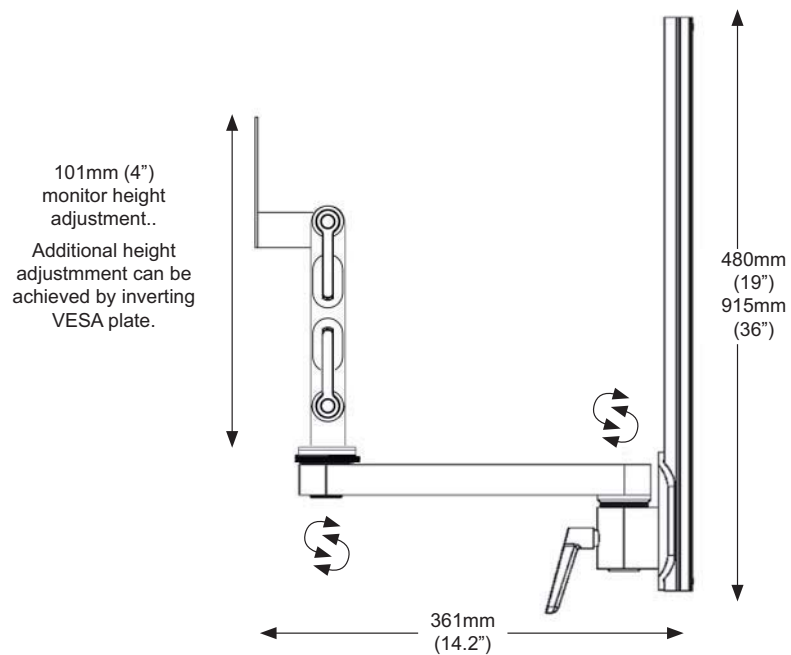

		Part Number	Description
		EMUL500-T36-MW	Ultra 500, 915mm (36") Wall Track Mount, compact. Ultra monitor attachment. Medical white finish.
		EMUL500-T36-QG	Ultra 500, 915mm (36") Wall Track Mount, compact. Ultra monitor attachment. Light grey finish.
		EMUL500-T36-TB	Ultra 500, 915mm (36") Wall Track Mount, compact. Ultra monitor attachment. Black finish.
		EMUL500-T36-A1-MW	Ultra 500, single 280mm (11") extension arm. 915mm (36") Wall Track Mount, single. Ultra monitor attachment. Medical white finish.
		EMUL500-T36-A1-QG	Ultra 500, single 280mm (11") extension arm. 915mm (36") Wall Track Mount, single. Ultra monitor attachment. Light grey finish.
		EMUL500-T36-A1-TB	Ultra 500, single 280mm (11") extension arm. 915mm (36") Wall Track Mount, single. Ultra monitor attachment. Black finish.
		EMUL500-T36-A2-MW	Ultra 500, 2 x 280mm (11") extension arms. 915mm (36") Wall Track Mount, extended. Ultra monitor attachment. Medical white finish.
		EMUL500-T36-A2-QG	Ultra 500, 2 x 280mm (11") extension arms. 915mm (36") Wall Track Mount, extended. Ultra monitor attachment. Light grey finish.
		EMUL500-T36-A2-TB	Ultra 500, 2 x 280mm (11") extension arms. 915mm (36") Wall Track Mount, extended. Ultra monitor attachment. Black finish.

see it your way...

T +44 (0)1252 333326 F +44 (0)1252 330006
E sales@ergomounts.co.uk

www.ergomounts.co.uk www.medicalmounts.co.uk

Ultra 500: compact
480mm (19") / 915mm (36") Wall Track Mount

Ultra 500: single 280mm (11") extension arm.
480mm (19") / 915mm (36") Wall Track Mount

**Ultra 500: 2 x 280mm (11") extension arms.
480mm (19") / 915mm (36") Wall Track Mount.**

Finishes

Ultra keyboard and flip up keyboard and mouse tray.

Ultra composite flip up keyboard and mouse tray.

Ultra flip up 12" wide mini flat keyboard and mouse tray.