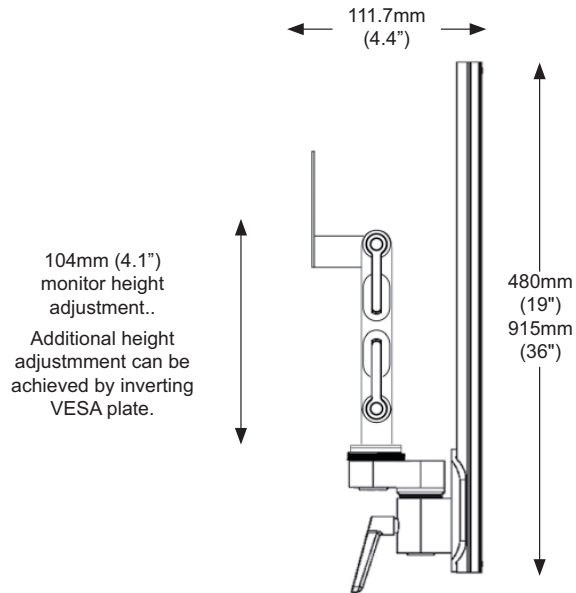

		Part Number	Description
		EMUL500-T36-MW	Ultra 500, 915mm (36") Wall Track Mount, compact. Ultra monitor attachment. Medical white finish.
		EMUL500-T36-QG	Ultra 500, 915mm (36") Wall Track Mount, compact. Ultra monitor attachment. Light grey finish.
		EMUL500-T36-TB	Ultra 500, 915mm (36") Wall Track Mount, compact. Ultra monitor attachment. Black finish.
		EMUL500-T36-A1-MW	Ultra 500, single 280mm (11") extension arm. 915mm (36") Wall Track Mount, single. Ultra monitor attachment. Medical white finish.
		EMUL500-T36-A1-QG	Ultra 500, single 280mm (11") extension arm. 915mm (36") Wall Track Mount, single. Ultra monitor attachment. Light grey finish.
		EMUL500-T36-A1-TB	Ultra 500, single 280mm (11") extension arm. 915mm (36") Wall Track Mount, single. Ultra monitor attachment. Black finish.
		EMUL500-T36-A2-MW	Ultra 500, 2 x 280mm (11") extension arms. 915mm (36") Wall Track Mount, extended. Ultra monitor attachment. Medical white finish.
		EMUL500-T36-A2-QG	Ultra 500, 2 x 280mm (11") extension arms. 915mm (36") Wall Track Mount, extended. Ultra monitor attachment. Light grey finish.
		EMUL500-T36-A2-TB	Ultra 500, 2 x 280mm (11") extension arms. 915mm (36") Wall Track Mount, extended. Ultra monitor attachment. Black finish.

see it your way...

T +44 (0)1252 333326 F +44 (0)1252 330006
E sales@ergomounts.co.uk

www.ergomounts.co.uk www.medicalmounts.co.uk

Ultra 500: compact
480mm (19") / 915mm (36") Wall Track Mount

Ultra 500: single 280mm (11") extension arm.
480mm (19") / 915mm (36") Wall Track Mount