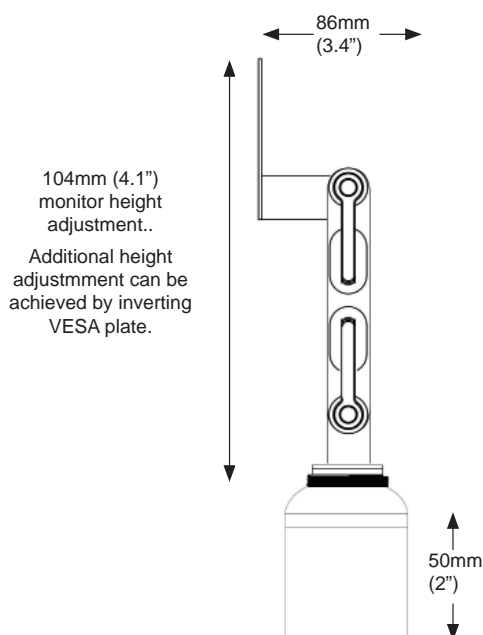

All Ultra 500 LCD monitor mounting solutions are hand assembled and engineered to highest specifications to ensure product quality. This makes them ideal in medical (including dental) environments.

- Durable, high quality, adjustable mount for LCD monitors.
- 50mm (2") Radius pole mount fitting.
- Tilt, swivel and height adjustment.
- Available configurations include compact non extended or single 280mm (11") arm.
- Sleek design.
- Can be cleaned with hospital grade cleaning solutions upto 10,000 parts bleach per 1,000,000.
- Provides 45° forwards and backwards tilt and 90° swivel.
- Medical grade.
- Supplied with 75mm x 75mm and 100mm x 100mm VESA interface plates.
- Alternative fitting options include: wall, wall track mount, desk, and pole.

## Specifications

Arm Ext:	<b>Upto 360mm</b>
Monitor Height Adjust:	<b>100mm</b>
Tilt Adjustment:	<b>+/-45°</b>
Monitor Swivel:	<b>+/-90°</b>
Monitor Orientation:	<b>Landscape</b>
Colour:	<b>Black, medical white or grey</b>
Touch Screen Stable:	<b>No</b>
Keyboard and Mouse Tray:	<b>No</b>
Max Monitor Weight:	<b>8.16kg</b>
Product Warranty:	<b>3 Years</b>

### Ultra 500: single 280mm (11") extension arm 50mm (2") radius mount