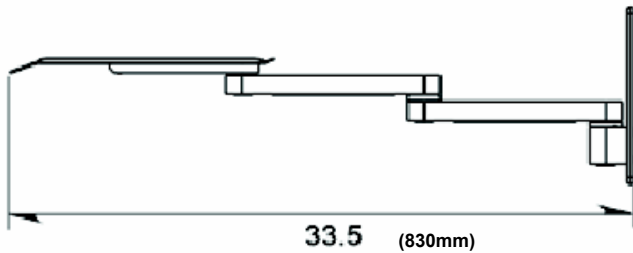

Typical Dimensions

SIDE ELEVATION extended

TOP VIEW

| Ultra Series Laptop Mounts Light grey or black finish |
|--|
| Durable, high quality, articulating laptop support mount |
| • 830mm maximum reach (measured to front of laptop tray, Folds to within 60mm of wall) |
| Cable management through aluminium arm sections |
| Wall mount, wall track mount, 2" pole mount and desk mount options available |
| Laptop tray can swivel through 360° |
| Supports laptops and CRT monitors up to 20 kg's. |
| Light grey or black finish |
| Medical Grade |

| Specification |
|-----------------------------|
| Arm Ext.: 60mm—830mm |
| Tilt Adjustment: 0° |
| Tray Rotation 360° |
| Colour: Light Grey or black |
| Max Weight: 20Kg's |
| Shipping Weight: 6 -8Kg's |
| Product Warranty: 3 Years |

EMUL200-WT3-QG (Light Grey)

| | |
|-------------------|---------------------|
| Fitting Type: | Wall Mount |
| Arm Ext.: | 60mm—830mm |
| Height Adjust: | 0mm |
| Tray Rotation: | 360° |
| Colour: | Light Grey or black |
| Max Weight: | 20.0Kg's |
| Product Warranty: | 3 Years |