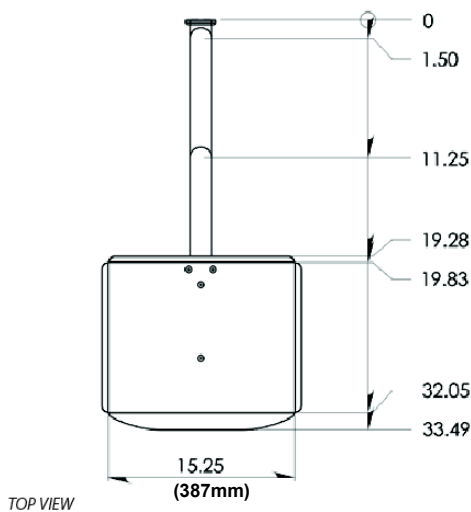

Typical Dimensions

SIDE ELEVATION extended

TOP VIEW

| Ultra Series Laptop Mounts Light grey or black finish |
|--|
| Durable, high quality, articulating laptop support mount |
| • 830mm maximum reach (measured to front of laptop tray, Folds to within 60mm of wall) |
| Cable management through aluminium arm sections |
| Wall mount, wall track mount, 2" pole mount and desk mount options available |
| Laptop tray can swivel through 360° |
| Supports laptops and CRT monitors up to 20 kg's. |
| Light grey or black finish |
| Medical Grade |

| Specification |
|-----------------------------|
| Arm Ext.: 60mm—830mm |
| Tilt Adjustment: 0° |
| Tray Rotation 360° |
| Colour: Light Grey or black |
| Max Weight: 20Kg's |
| Shipping Weight: 6 -8Kg's |
| Product Warranty: 3 Years |

EMUL200-WT3-QG (Light Grey)

| | |
|-------------------|---------------------|
| Fitting Type: | Wall Mount |
| Arm Ext.: | 60mm—830mm |
| Height Adjust: | 0mm |
| Tray Rotation: | 360° |
| Colour: | Light Grey or black |
| Max Weight: | 20.0Kg's |
| Product Warranty: | 3 Years |

EMUL200-T19-QG (Light Grey)

| | |
|-------------------|---------------------|
| Fitting Type: | 480mm Wall Track |
| Arm Ext.: | 60mm—830mm |
| Height Adjust: | 380mm |
| Tray Rotation: | 360° |
| Colour: | Light Grey or black |
| Max Weight: | 20.0Kg's |
| Product Warranty: | 3 Years |