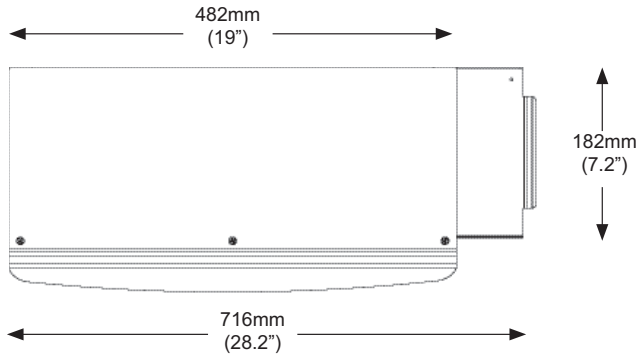

Ultra keyboard and flip up keyboard and mouse tray.