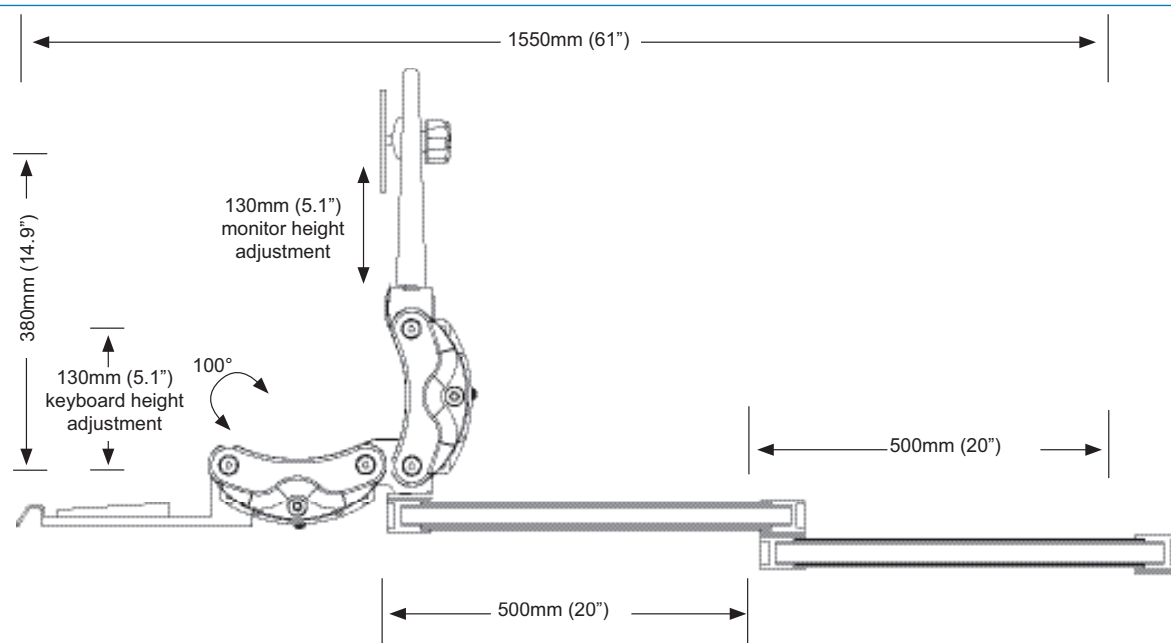

Monitor and keyboard folds to within 300mm.

Monitor only folds to within 150mm.

Finishes