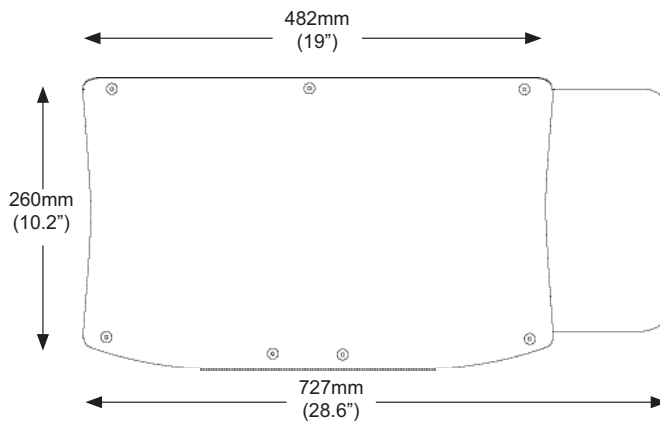

Composite flip up keyboard and mouse tray.