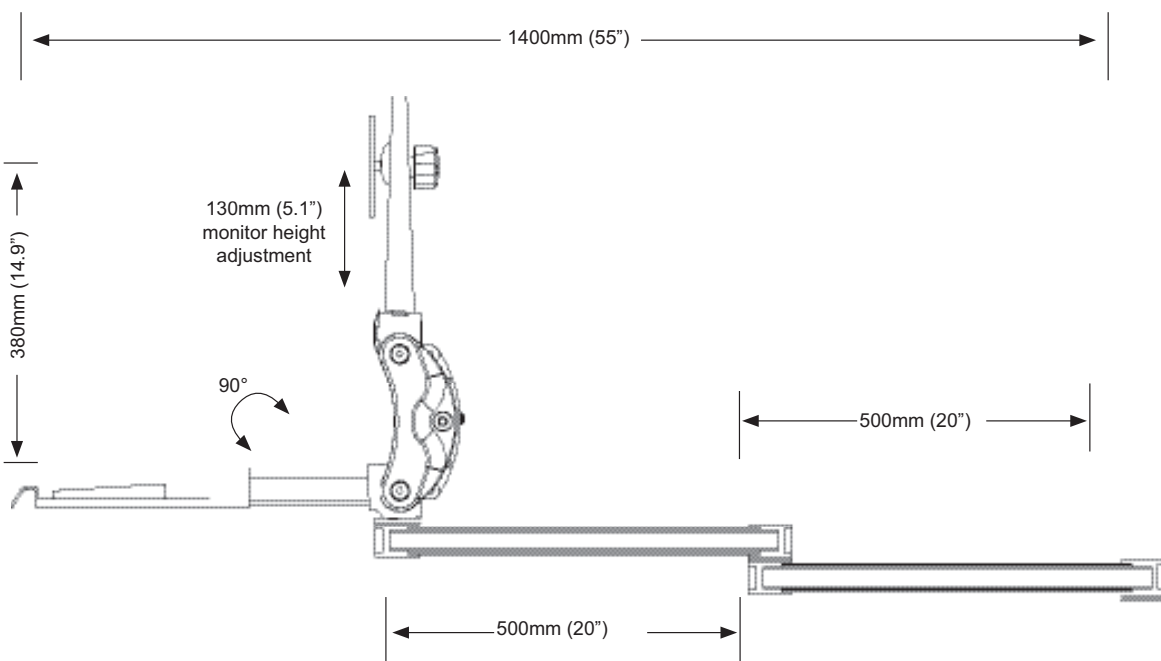

Monitor and keyboard folds to within 300mm.

Monitor only folds to within 150mm.

Finishes