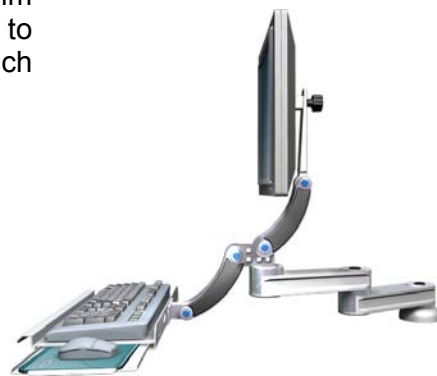

EMT2R1212-DT2-KRXB-QG (Light Grey)