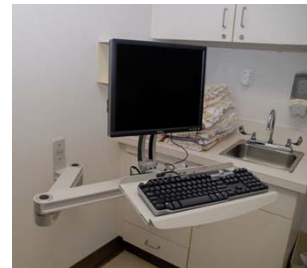

# T2 T-REX SHORT REACH SERIES

The T2 T-Rex is the premier rigid arm LCD mount. This arm features full cable management from wall to monitor. The cables are completely hidden inside the unit, even at the joints, allowing full range of movement as if there are no wires connected. The T2 is 610mm long, and with the monitor tilted forward, has a maximum reach of 760mm. This monitor and keyboard arm is used extensively in medical and dental operatories.

FRONT ELEVATION

SIDE ELEVATION folded

SIDE ELEVATION extended

**EMT2R1212-WT2-KRXB-QG (Light Grey)  
EMT2R1212-WT2-KRXB-TB (Black)**

Durable, high quality, adjustable LCD monitor arm, with keyboard and mouse tray

275mm of height adjustment on monitor, 330mm of height adjustment on keyboard

Supports monitors up to 13.6 kg's and supplied with 75mm and 100mm VESA interface plates.

Medical Grade

**Specification**

Arm Ext.: 228mm—1249mm

Monitor Height Adjust: 275mm (max)

Tilt Adjustment: 180°

Monitor Rotation: 360°

Colour: Light Grey or Black

Max Monitor Weight: 13.6Kg's

Keyboard and Mouse Tray Option: Yes

Touch Screen Stable: Yes

Shipping Weight: 12Kg's