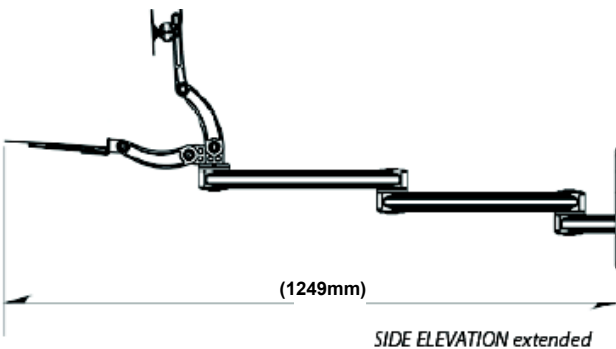

SIDE ELEVATION extended

**EMT2R1212-WT2-KRXB-QG (Light Grey)
EMT2R1212-WT2-KRXB-TB (Black)**

Durable, high quality, adjustable LCD monitor arm, with keyboard and mouse tray

· Massive 760mm maximum reach (measured to front of monitor), 1249mm to front of keyboard. Folds to within 228mm of wall

Integral cable management even through joints

Provides 90° forward and backwards tilt and 360° rotation adjustment

275mm of height adjustment on monitor, 330mm of height adjustment on keyboard

Supports monitors up to 13.6 kg's and supplied with 75mm and 100mm VESA interface plates.

Medical Grade

Specification

Arm Ext.: 228mm—1249mm

Monitor Height Adjust: 275mm (max)

Tilt Adjustment: 180°

Monitor Rotation: 360°

Colour: Light Grey or Black

Max Monitor Weight: 13.6Kg's

Keyboard and Mouse Tray Option: Yes

Touch Screen Stable: Yes

Shipping Weight: 12Kg's

Product Warranty: 3 Years

PRODOTTORE