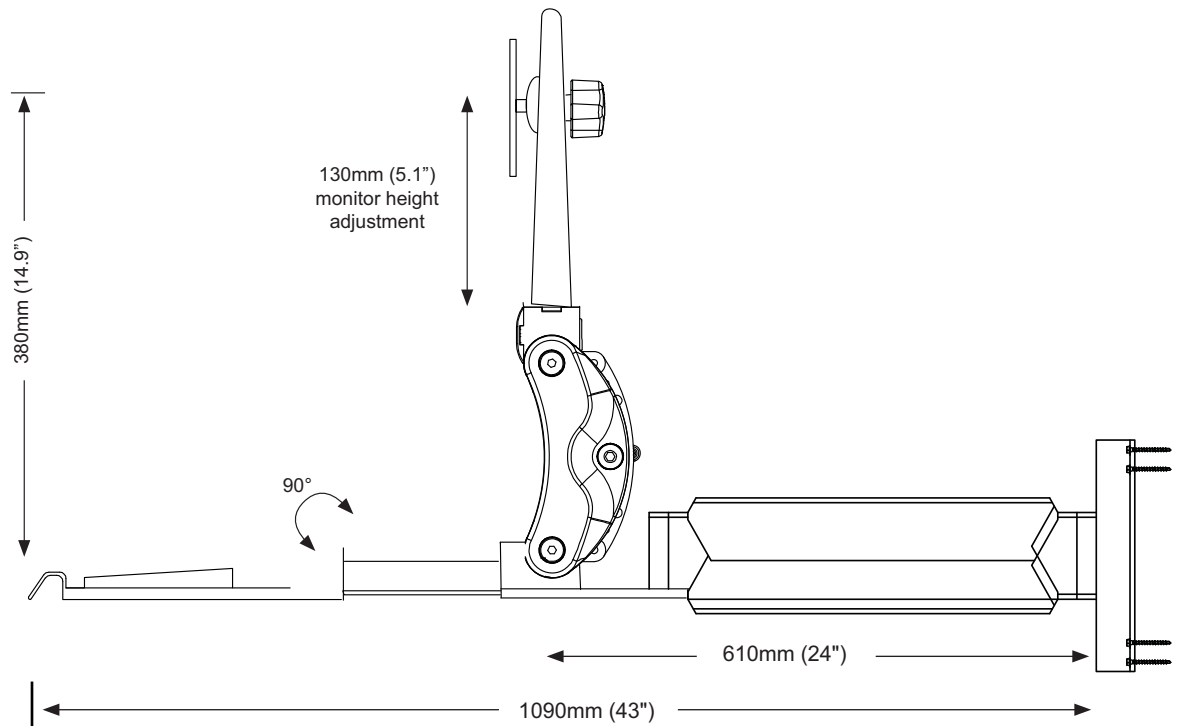

Optional

12.44kg

3Years
(1 year on
cylinder)

VESA 75x75mm
100x100mm

MD Series with Paralink LCD Mount

The MD arm is the latest high quality LCD monitor arm to include the unique paralink adjuster designed to enhance lateral stability for larger LCD monitors.

Specifications

Arm Ext.:	1090mm
Monitor Height Adjust:	635mm
Tilt Adjustment:	+/-45°
Monitor Swivel:	+/-90°
Monitor Orientation:	Landscape to portrait
Colour:	Medical white or black
Touch Screen Stable:	Yes
Keyboard and Mouse Tray:	Optional
Max Monitor Weight:	12.44kg monitor only 9.7kg monitor and keyboard
Product Warranty:	3 Years

	Part Number	Description
	EMMDP18-WMD-KU12F-MW	MD LCD arm with Paralink monitor attachment, Ultra keyboard attachment. Ultra 12" wide, flat, mini keyboard tray, wall mount. Medical white finish.
	EMMDP18-WMD-KU12F-TB	MD LCD arm with Paralink monitor attachment, Ultra keyboard attachment. Ultra 12" wide, flat, mini keyboard tray, wall mount. Black finish.
	EMTMD12	300mm (12") MD aluminium wall track
	EMTMD26	660mm (26") MD aluminium wall track
	EMTMD36	910mm (36") MD aluminium wall track
	EMTAMD18KIT	Track mount adaptor kit
	EMPAM	Power Pack mount
	EMBICWMPAD	Ergonomic (standard width) keyboard mouse pad. Finished in blue.
	EMB000S540	Gel wrist rest
	EMKSCANBRK-QG	Barcode scanner bracket to attach to Ultra keyboard tray. Light grey finish.
	EMKSCANBRK-TB	Barcode scanner bracket to attach to Ultra keyboard tray. Black finish.
	EMKSCANBRK-MW	Barcode scanner bracket to attach to Ultra keyboard tray. Medical white finish.
	EMKACCBRK-QG	Barcode scanner bracket to attach to Composite keyboard tray. Light grey finish.
	EMKACCBRK-TB	Barcode scanner bracket to attach to Composite keyboard tray. Black finish.
	EMKACCBRK-MW	Barcode scanner bracket to attach to Composite keyboard tray. Medical white finish.