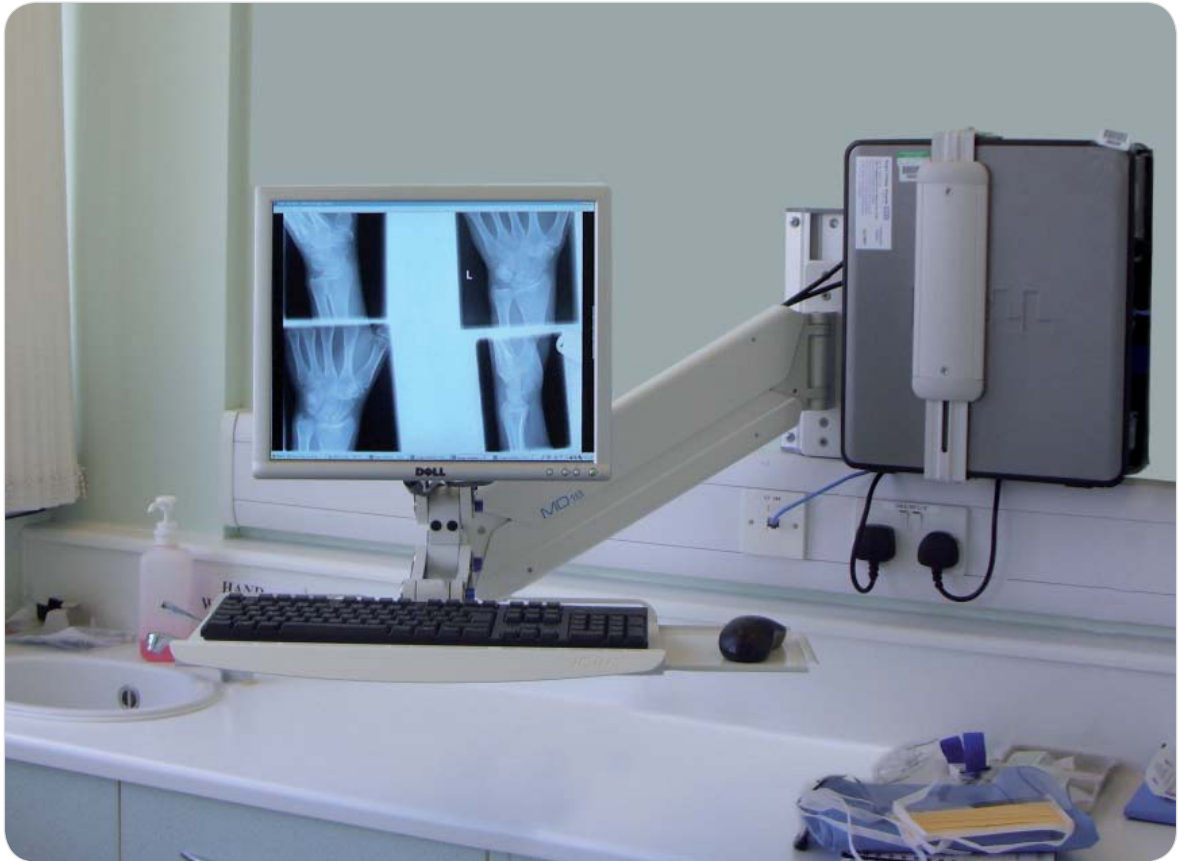

Optional

12.44kg

3Years
(1 year on
cylinder)

VESA 75x75mm
100x100mm

MD Series with Paralink LCD Mount

The MD arm is the latest high quality LCD monitor arm to include the unique paralink adjuster designed to enhance lateral stability for larger LCD monitors.

The MD arm provides a full 635mm (25") of vertical height adjustment, enough to create a sit-stand wall mounted workstation. When extended the keyboard can be positioned up to 1090mm (43") from the wall and folded to within 216mm (8.5") when not in use. The thinner frame and slimmer design make the MD arm ideal for applications where space is tight and maximum flexibility is required.

see it your way...

T +44 (0)1252 333326 F +44 (0)1252 330006
E sales@ergomounts.co.uk

www.ergomounts.co.uk www.medicalmounts.co.uk

- Durable, high quality, gas assisted, adjustable LCD monitor arm, with flip up keyboard and mouse tray.
- Fully functional sit-stand workstation allowing effortless adjustment between sitting and standing positions.
- 813mm (32") maximum reach (measured to front of monitor), 1090 mm (42.9") to front of keyboard. Folds to within 216mm (8.5") of wall.
- Integral cable management.
- Provides 90° forward and backwards tilt and 180° rotation adjustment.
- 275mm (10.8") of height adjustment on monitor, 330mm (12.9") of height adjustment on keyboard.
- Supports monitors up to 12.44kg when used with monitor only, 9.7kg when used with monitor and keyboard combination.
- Supplied with 75mm x 75mm and 100mm x 100mm VESA interface plates.
- Medical Grade, can be cleaned with hospital grade cleaning solutions up to 10,000 parts bleach per 1,000,000.
- Touch screen stable.
- Optional components include dedicated mouse pad, gel wrist rest, wall track and power pack mount.
- Available in Medical white or black finish.