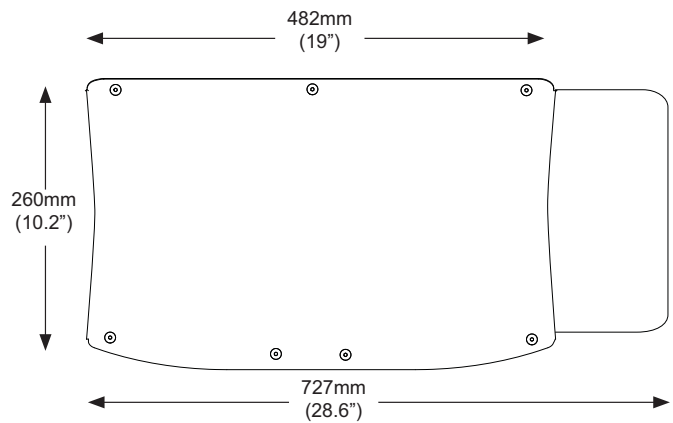

Monitor only folds to within 216mm.

Monitor and keyboard folds to within 300mm.

Finishes

MW
Medical White

TB
Black

Ultra keyboard and flip up keyboard and mouse tray.

Composite flip up keyboard and mouse tray.