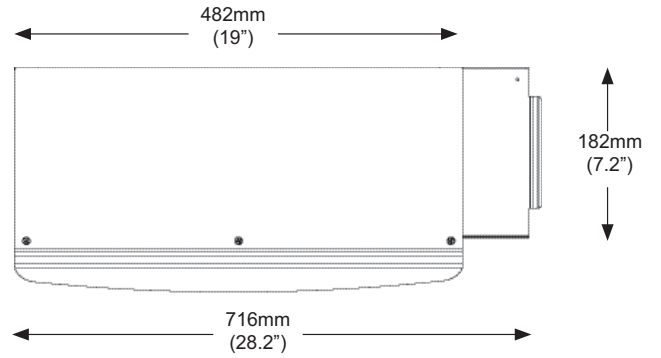

Monitor only folds to within 216mm.

Monitor and keyboard folds to within 300mm.

Finishes

MW
Medical White

TB
Black

Ultra keyboard and flip up keyboard and mouse tray.

Composite flip up keyboard and mouse tray.