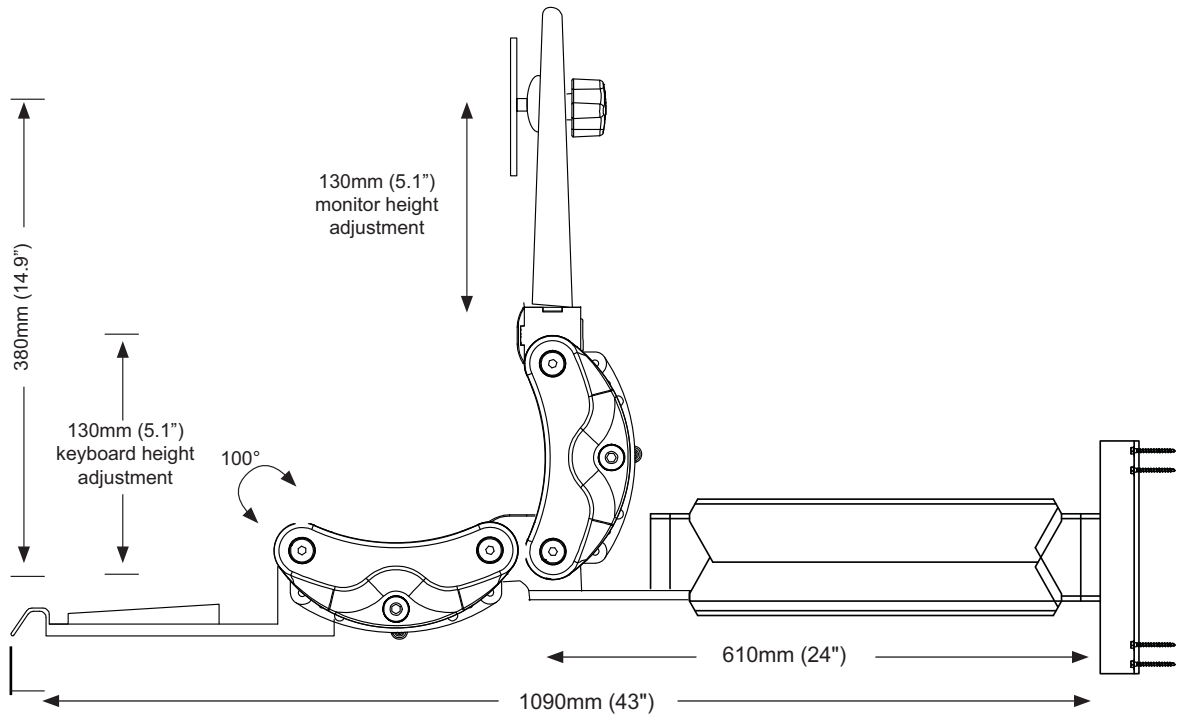

Optional

12.44kg

3Years
(1 year on
cylinder)

VESA 75x75mm
100x100mm

MD Series with Paralink LCD Mount

The MD arm is the latest high quality LCD monitor arm to include the unique paralink adjuster designed to enhance lateral stability for larger LCD monitors.

Specifications

Arm Ext.:	1090mm
Monitor Height Adjust:	635mm
Tilt Adjustment:	+/-45°
Monitor Swivel:	+/-90°
Monitor Orientation:	Landscape to portrait
Colour:	Medical white or black
Touch Screen Stable:	Yes
Keyboard and Mouse Tray:	Optional
Max Monitor Weight:	12.44kg monitor only 9.7kg monitor and keyboard
Product Warranty:	3 Years

	Part Number	Description
	EMMDP18-WMD-KU12F-MW	MD LCD arm with Paralink monitor attachment, Ultra keyboard attachment. Ultra 12" wide, flat, mini keyboard tray, wall mount. Medical white finish.
	EMMDP18-WMD-KU12F-TB	MD LCD arm with Paralink monitor attachment, Ultra keyboard attachment. Ultra 12" wide, flat, mini keyboard tray, wall mount. Black finish.
	EMTMD12	300mm (12") MD aluminium wall track
	EMTMD26	660mm (26") MD aluminium wall track
	EMTMD36	910mm (36") MD aluminium wall track
	EMTAMD18KIT	Track mount adaptor kit
	EMPAM	Power Pack mount
	EMBICWMPAD	Ergonomic (standard width) keyboard mouse pad. Finished in blue.
	EMB000S540	Gel wrist rest
	EMKSCANBRK-QG	Barcode scanner bracket to attach to Ultra keyboard tray. Light grey finish.
	EMKSCANBRK-TB	Barcode scanner bracket to attach to Ultra keyboard tray. Black finish.
	EMKSCANBRK-MW	Barcode scanner bracket to attach to Ultra keyboard tray. Medical white finish.
	EMKACCBRK-QG	Barcode scanner bracket to attach to Composite keyboard tray. Light grey finish.
	EMKACCBRK-TB	Barcode scanner bracket to attach to Composite keyboard tray. Black finish.
	EMKACCBRK-MW	Barcode scanner bracket to attach to Composite keyboard tray. Medical white finish.