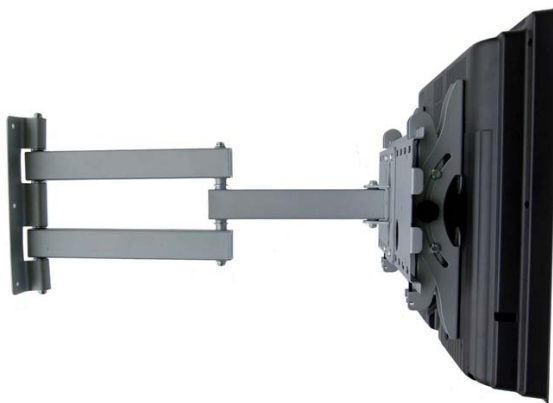

Installation could not be simpler. Simply attach the arm section to the wall, mounting arms to the back of LCD and hook the two together. EMZ415 PLUS EMZ400 interface provides +/- 15° of tilt whilst allowing clearance for both power and scart cables. Adjustable mounting arms adjust to support VESA standards 200mm x 100mm, 200mm x 200mm and 400mm x 200mm. Also compatible with non VESA standard screens with mounting holes are between 60mm and 460mm horizontally and between 80mm and 335mm vertically. Wall bracket measures 130mm wide x 300mm high. Finished in silver.

Part Number: EMZ415 PLUS EMZ400

- Durable, cost effective, tiltable wall mount arm for Plasma / large LCD screens.
- Extends to 710mm and folds to within 130mm from the wall.
- Angles left to right and tilts +/-15°
- Fits 99% of LCD screens from 26" - 40" in size.
- Ideal corner mounting arm.
- Quick and simple to install.
- Supports LCD screens with mounting holes 60mm - 460mm horizontally and 80mm to 335mm vertically.
- Supports Plasmas / LCDs up to 30kg.

Specifications

Arm Ext.:	130 - 710mm
Monitor Height Adjust	None
Tilt Adjustment:	+/-15°
Monitor Swivel	+/-90°
Monitor Orientation	Landscape
Colour	Silver
Touch Screen Stable	No
Keyboard and Mouse Tray	No
Max Monitor Weight	30kg
Product Warranty	1 Year

T +44 (0)1252 333326 F +44 (0)1252 330006
E sales@ergomounts.co.uk

www.ergomounts.co.uk www.medicalmounts.co.uk

26" - 40"

130 - 710mm

None

+/-15°

+/-90°

Landscape

Silver

No

No

up to 30kg

1 Year

VESA MS-EF

100x100mm
200x100mm
200x200mm
400x200mm

see it your way...