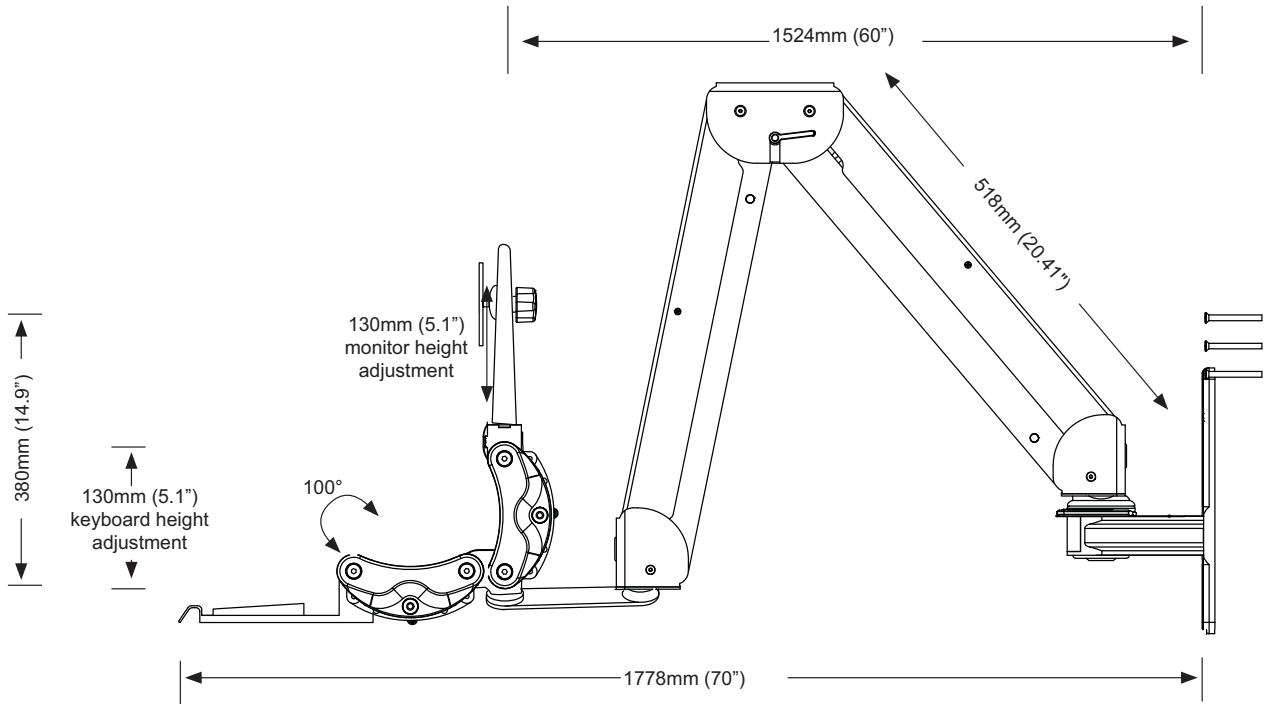

EMELP5220-F8X48-KU12F-TB Elite with Paralink LCD / LED mount, 48" tall floor mount, Paralink monitor adjuster, Ultra keyboard attachment, Ultra 12" mini flat keyboard tray. Black finish.

	<p>EMTMD12 EMTMD26 EMTMD36</p>	<p>300mm (12") MD aluminium wall track 660mm (26") MD aluminium wall track 910mm (36") MD aluminium wall track</p>
	<p>EMTAMD2KIT</p>	<p>Elite track mount adaptor kit</p>
	<p>EMBICWMPAD</p>	<p>Specially designed to fit the Ultra Ergonomic (standard width) keyboard support tray. Finished in blue.</p>
	<p>EMB000S540</p>	<p>Gel wrist rest</p>
	<p>EMKSCANBRK-QG EMKSCANBRK-TB EMKSCANBRK-MW</p>	<p>Barcode scanner bracket, Light Grey Barcode scanner bracket, Black Barcode scanner bracket, Medical white</p>
	<p>EMPAM</p>	<p>Power Pack mount</p>